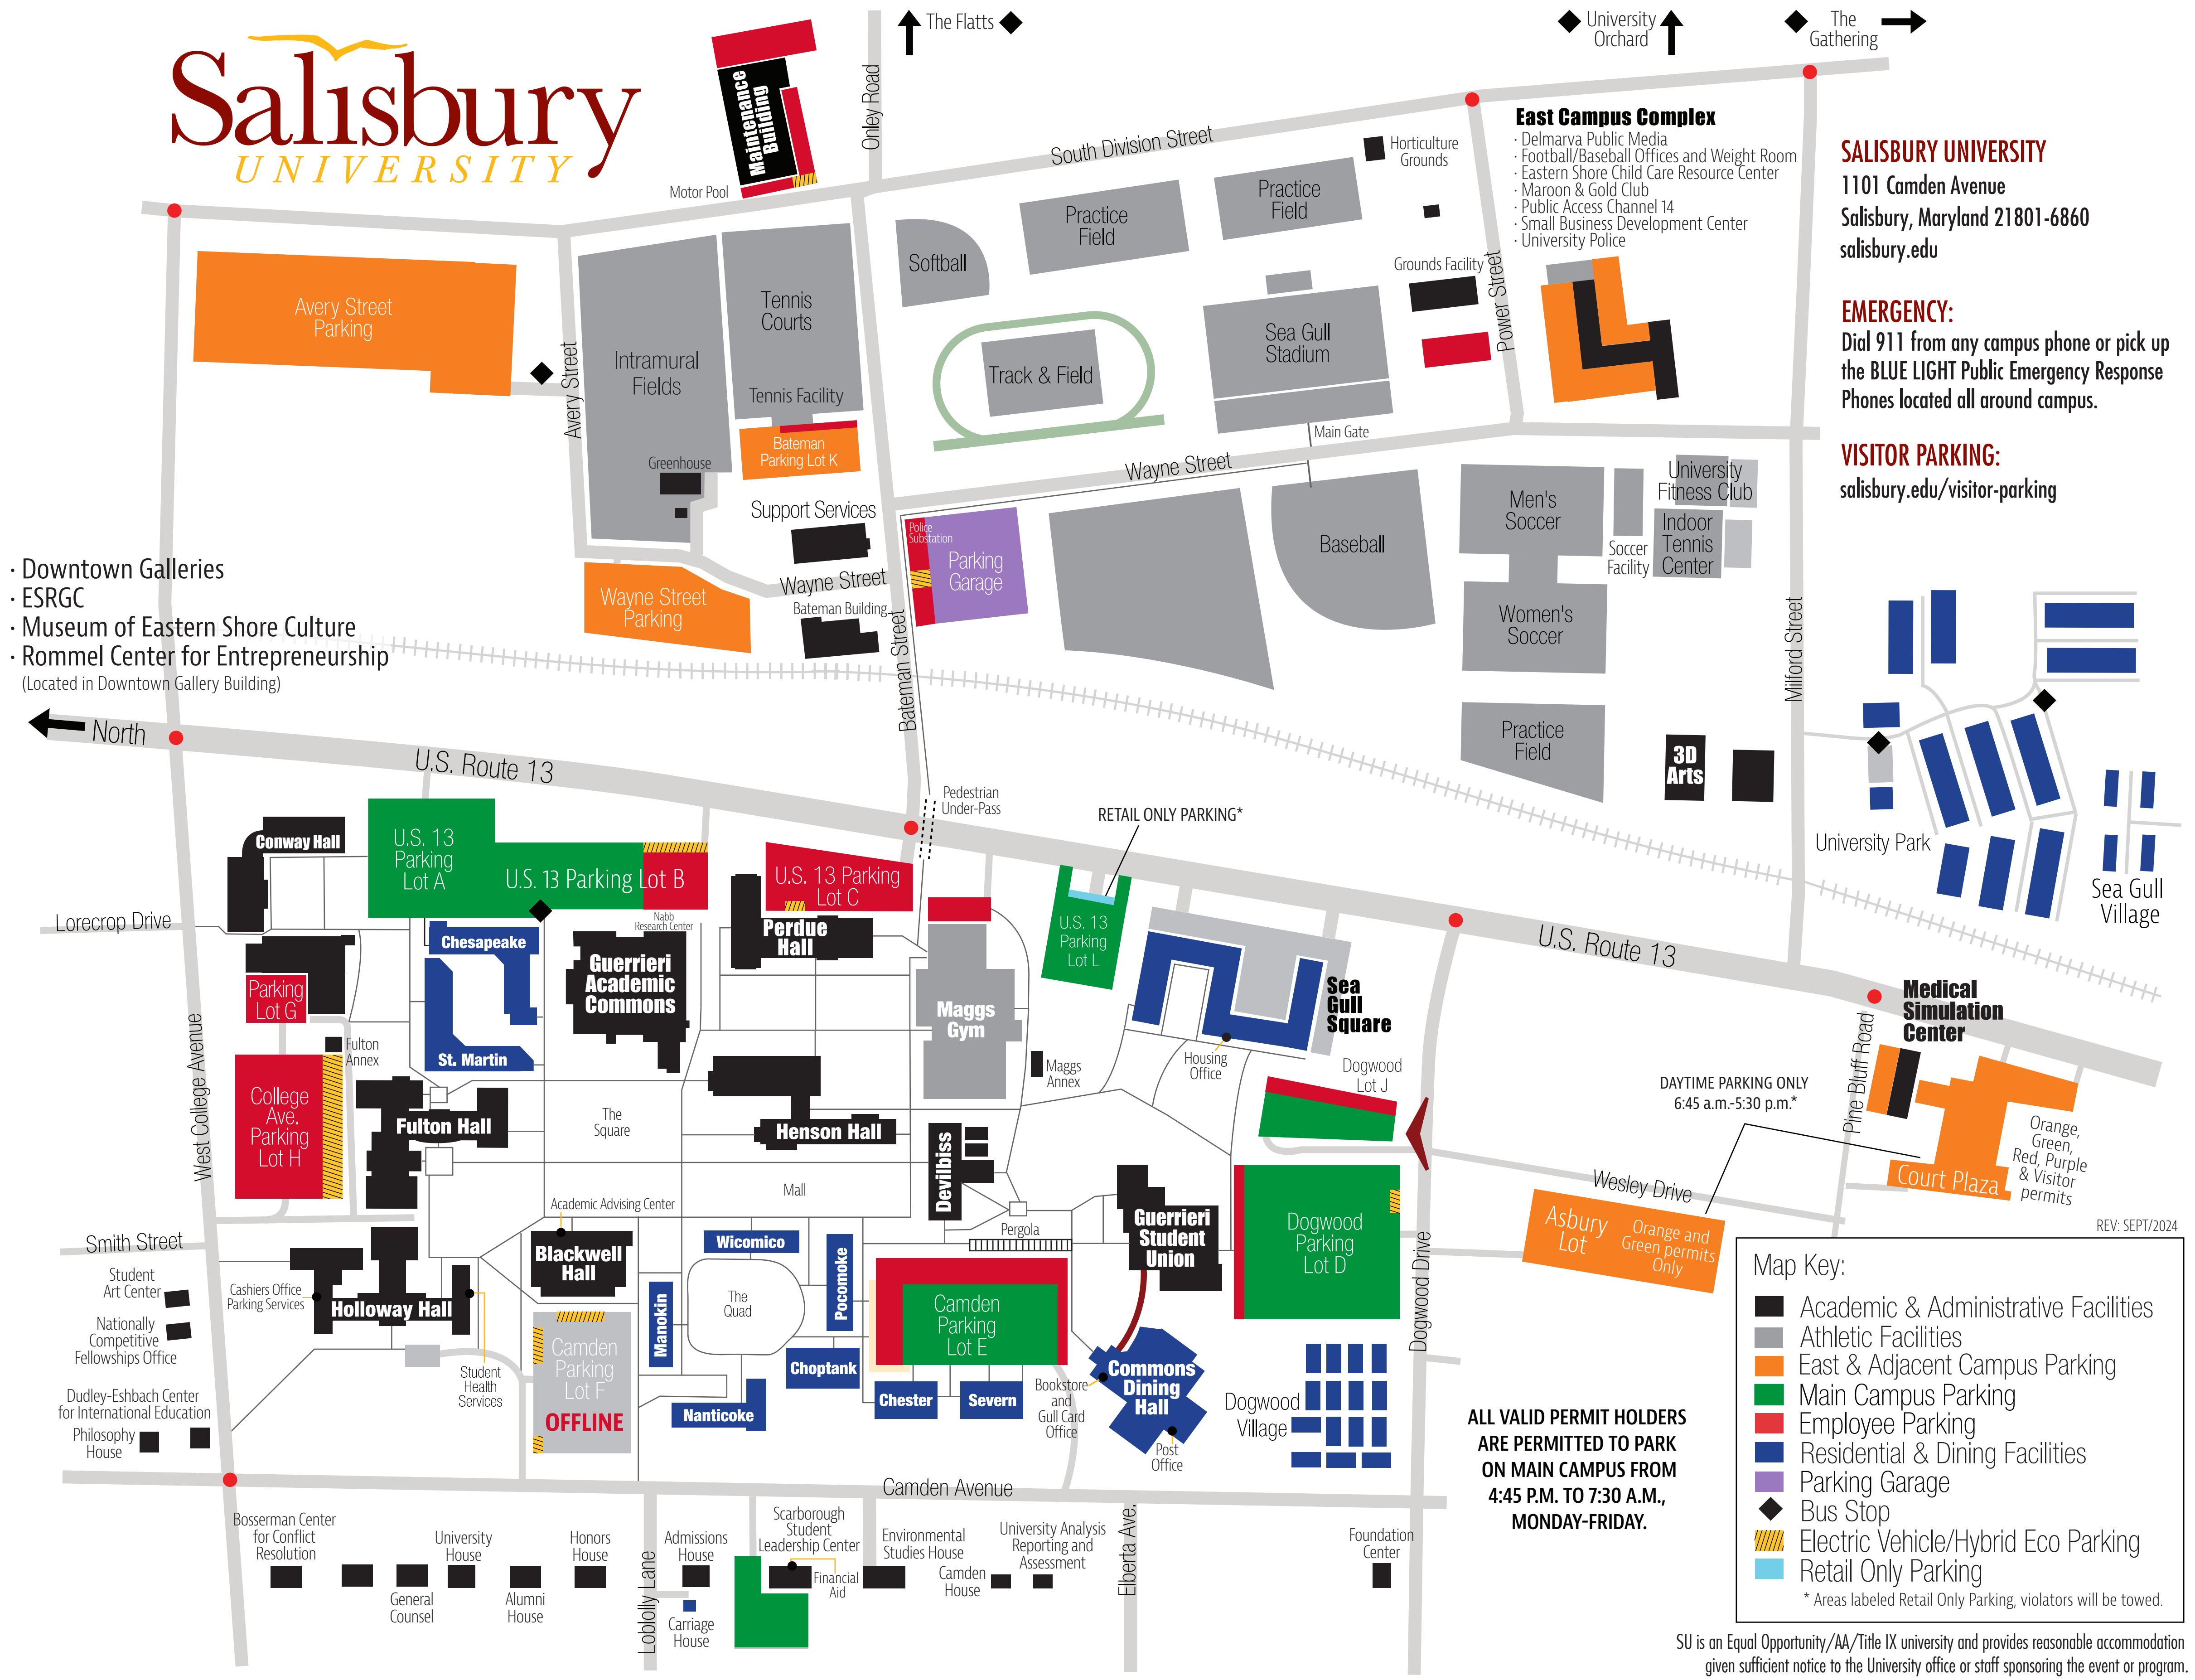

Salisbury University

UNIVERSITY

- Downtown Galleries
- ESRGC
- Museum of Eastern Shore Culture
- Rommel Center for Entrepreneurship
(Located in Downtown Gallery Building)

East Campus Complex

- Delmarva Public Media
- Football/Baseball Offices and Weight Room
- Eastern Shore Child Care Resource Center
- Maroon & Gold Club
- Public Access Channel 14
- Small Business Development Center
- University Police

VISITOR PARKING:
 salisbury.edu/visitor-parking

DAYTIME PARKING ONLY
 6:45 a.m.-5:30 p.m.*

Asbury Lot
 Orange and Green permits Only

ALL VALID PERMIT HOLDERS ARE PERMITTED TO PARK ON MAIN CAMPUS FROM 4:45 P.M. TO 7:30 A.M., MONDAY-FRIDAY.

Map Key:

- Academic & Administrative Facilities
- Athletic Facilities
- East & Adjacent Campus Parking
- Main Campus Parking
- Employee Parking
- Residential & Dining Facilities
- Parking Garage
- ◆ Bus Stop
- ▨ Electric Vehicle/Hybrid Eco Parking
- Retail Only Parking

* Areas labeled Retail Only Parking, violators will be towed.

SU is an Equal Opportunity/AA/Title IX university and provides reasonable accommodation given sufficient notice to the University office or staff sponsoring the event or program.