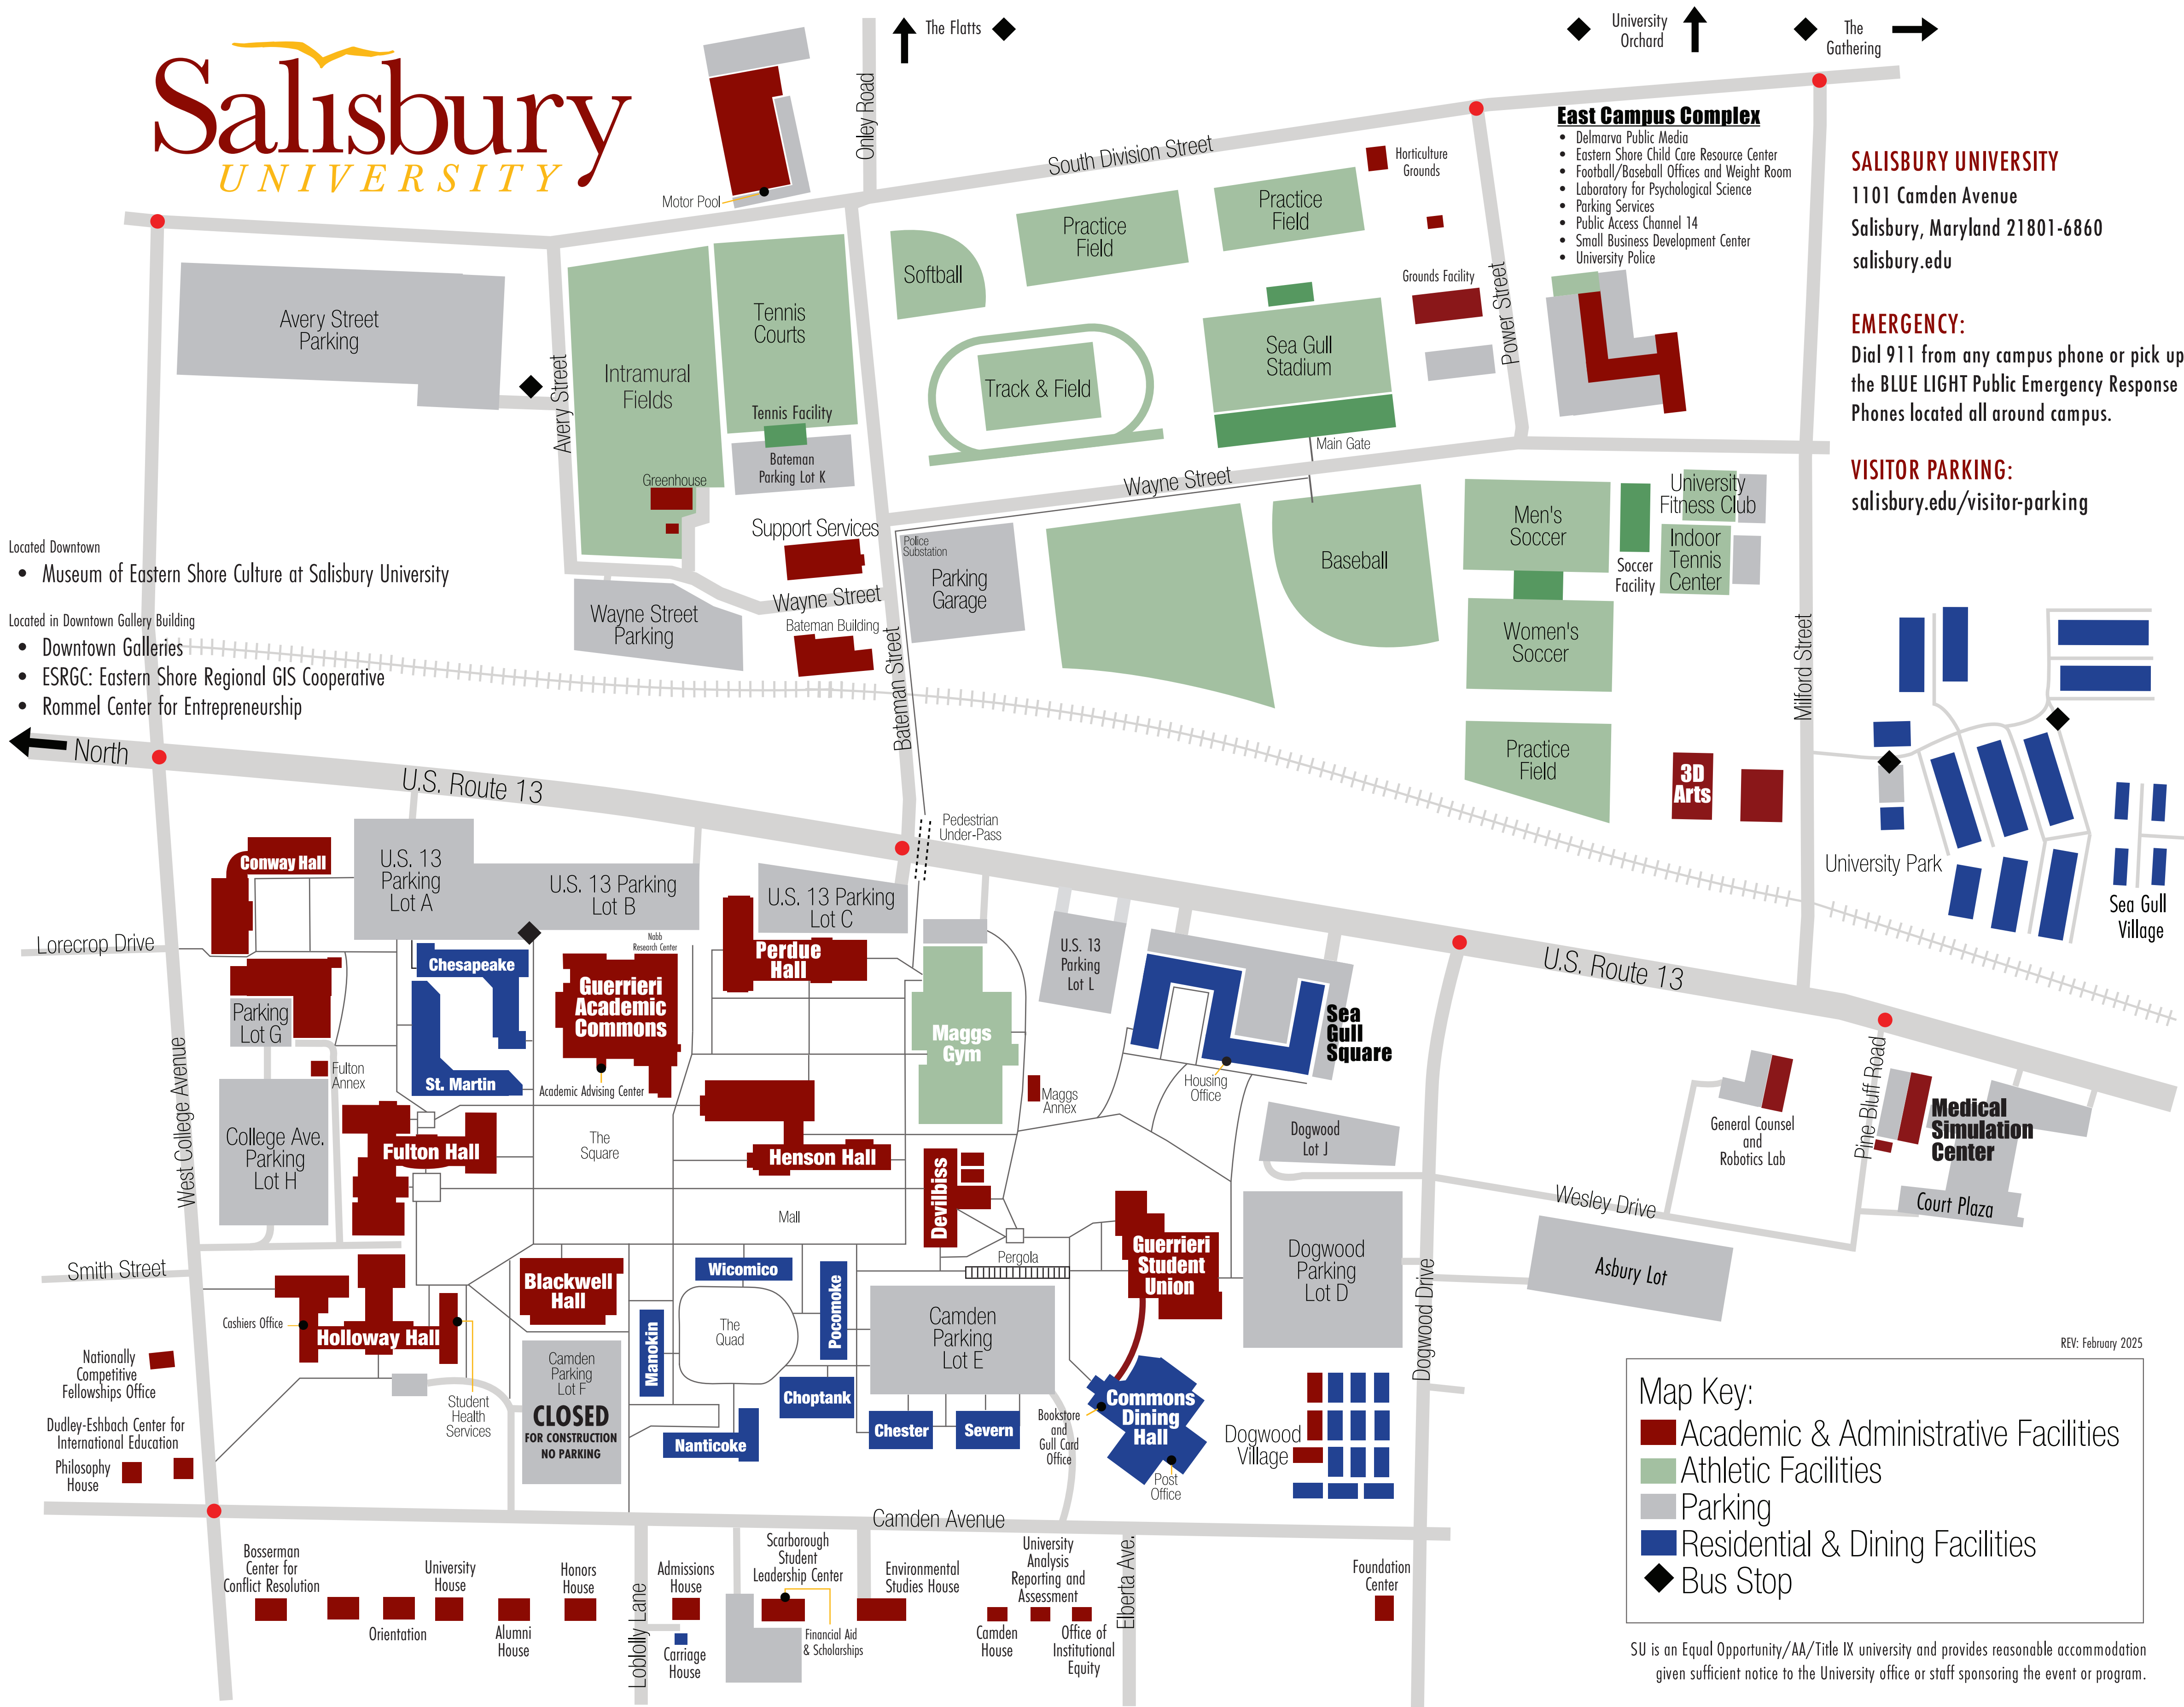

Salisbury University

UNIVERSITY

- Located Downtown
- Museum of Eastern Shore Culture at Salisbury University
- Located in Downtown Gallery Building
- Downtown Galleries
 - ESRGC: Eastern Shore Regional GIS Cooperative
 - Rommel Center for Entrepreneurship

- East Campus Complex**
- Delmarva Public Media
 - Eastern Shore Child Care Resource Center
 - Football/Baseball Offices and Weight Room
 - Laboratory for Psychological Science
 - Parking Services
 - Public Access Channel 14
 - Small Business Development Center
 - University Police

VISITOR PARKING:
salisbury.edu/visitor-parking

Map Key:

- Academic & Administrative Facilities
- Athletic Facilities
- Parking
- Residential & Dining Facilities
- ◆ Bus Stop

Salisbury University is an Equal Opportunity/AA/Title IX university and provides reasonable accommodation given sufficient notice to the University office or staff sponsoring the event or program.