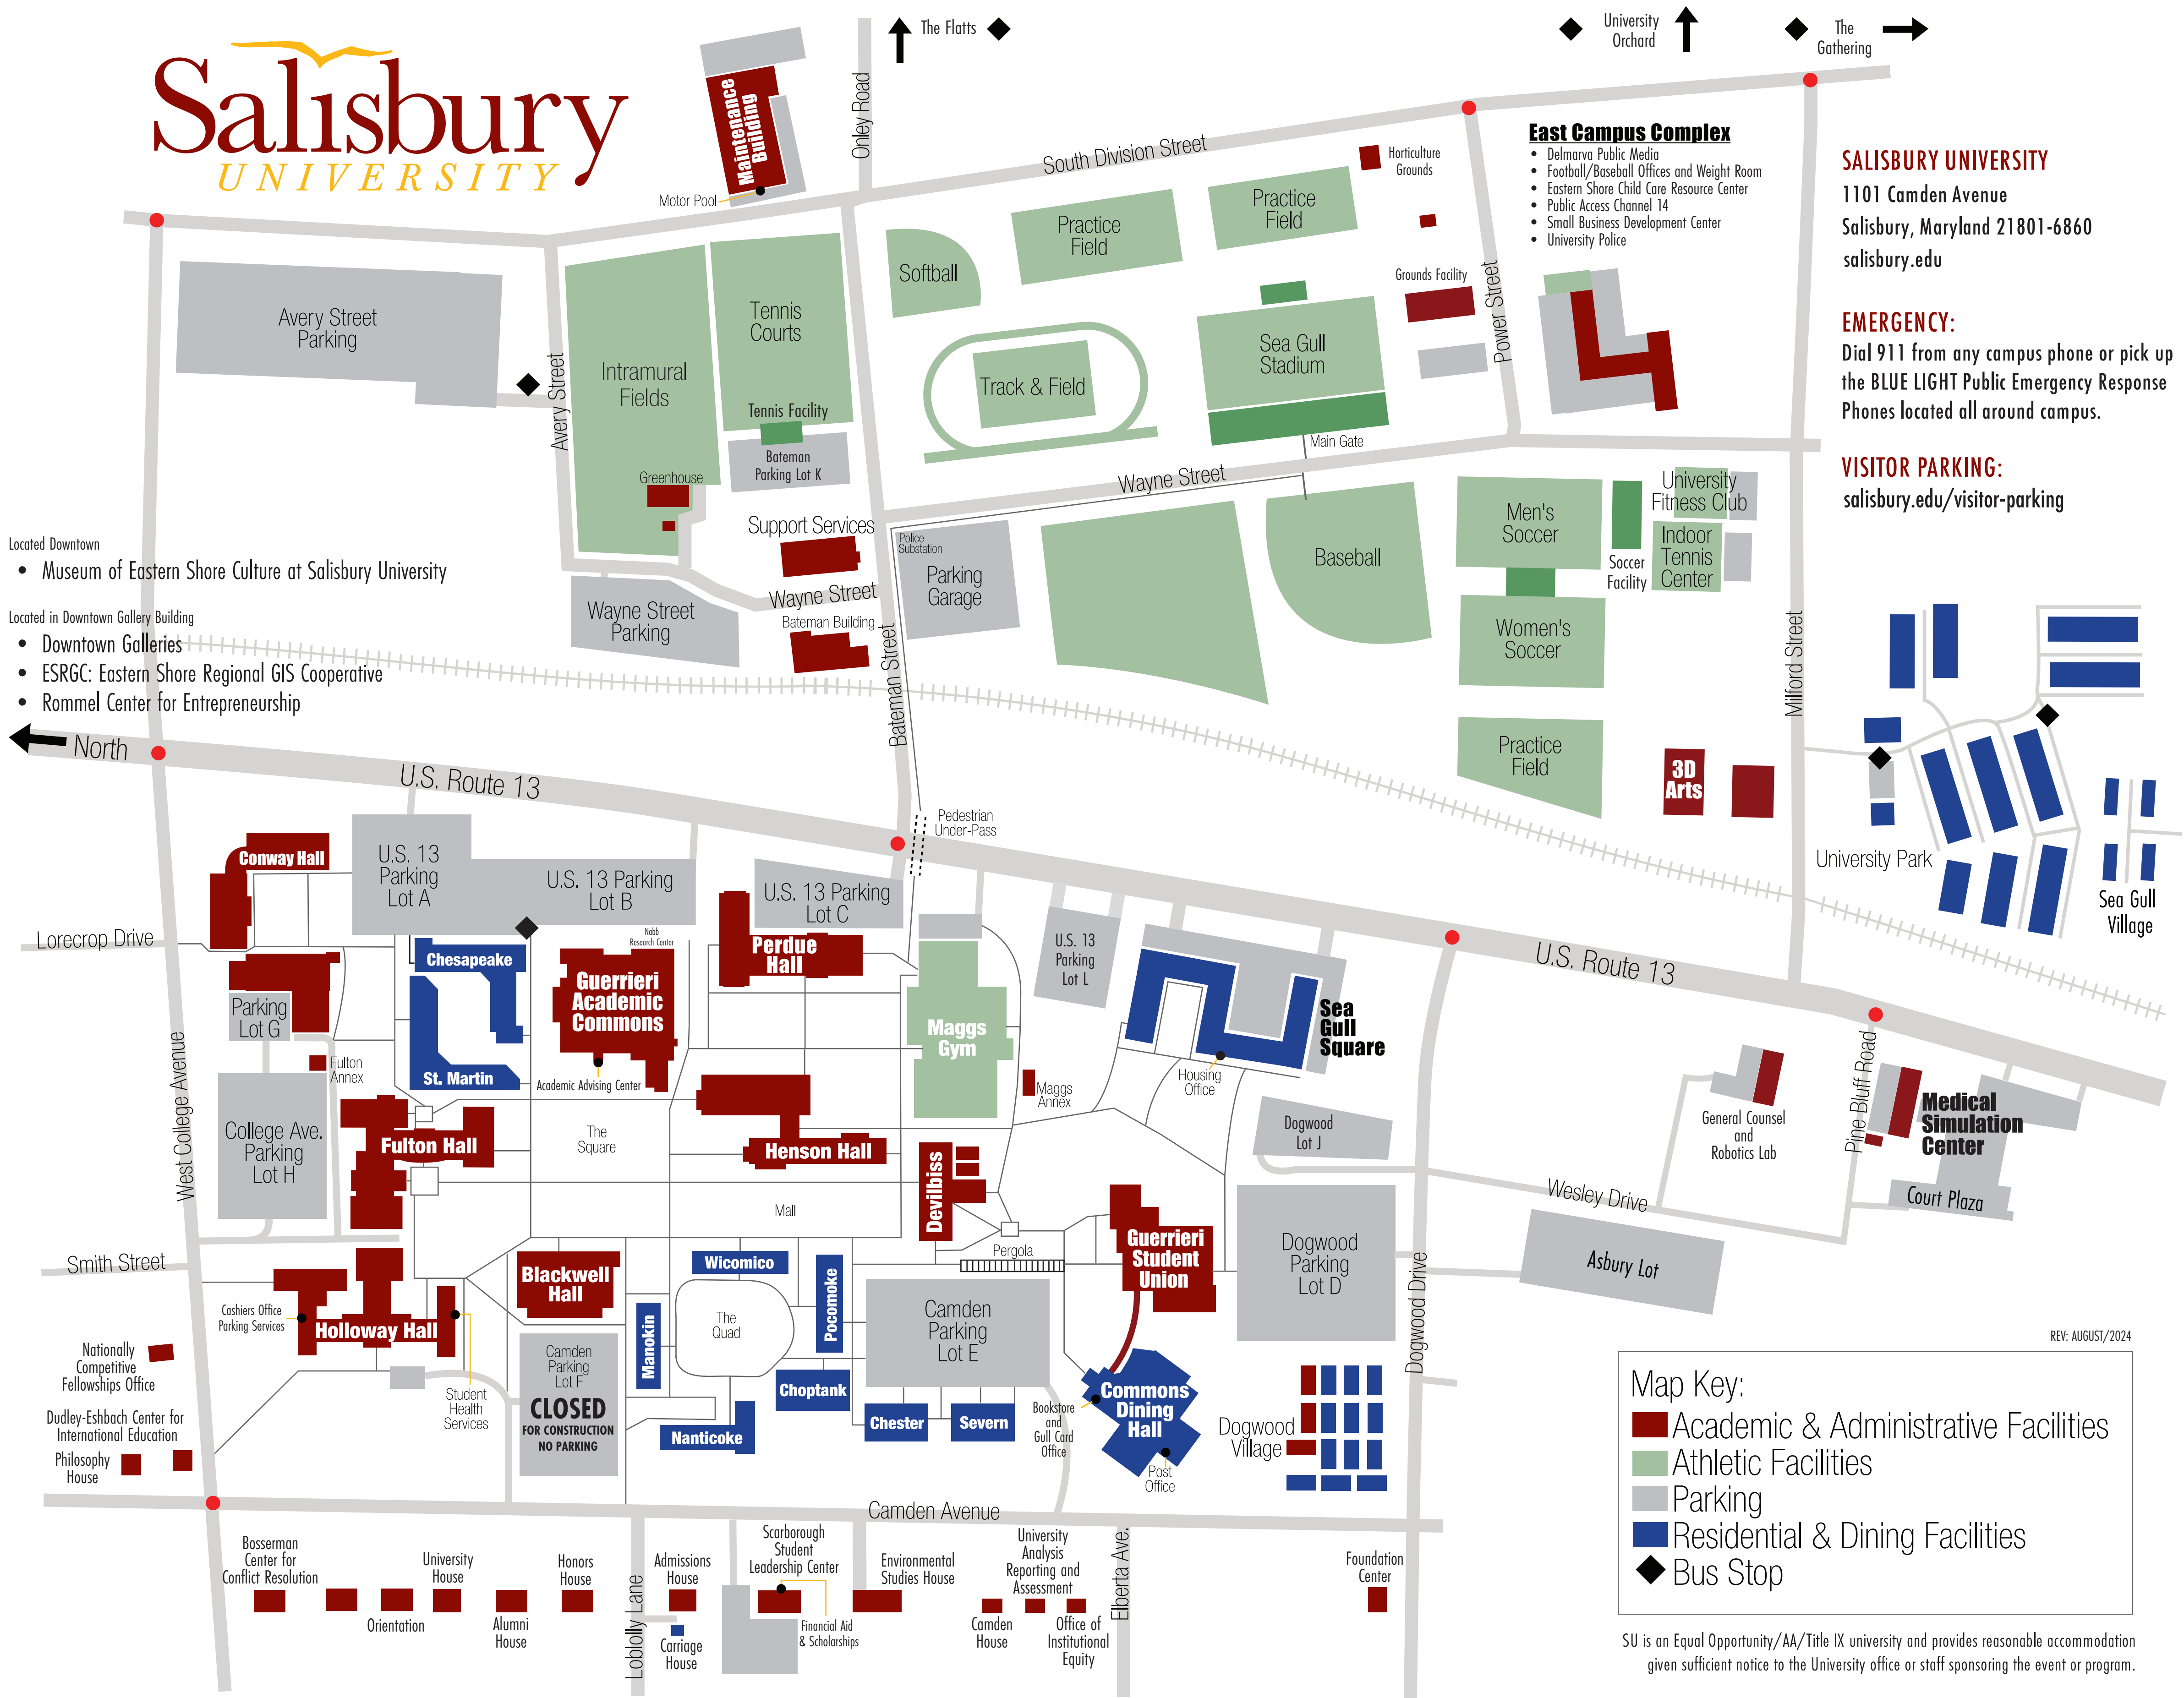

# Salisbury University

- Located Downtown
- Museum of Eastern Shore Culture at Salisbury University
- Located in Downtown Gallery Building
- Downtown Galleries
  - ESRGC: Eastern Shore Regional GIS Cooperative
  - Rommel Center for Entrepreneurship

- East Campus Complex**
- Delmarva Public Media
  - Football/Baseball Offices and Weight Room
  - Eastern Shore Child Care Resource Center
  - Public Access Channel 14
  - Small Business Development Center
  - University Police

**VISITOR PARKING:**  
[salisbury.edu/visitor-parking](http://salisbury.edu/visitor-parking)

**Map Key:**

- Academic & Administrative Facilities
- Athletic Facilities
- Parking
- Residential & Dining Facilities
- ◆ Bus Stop