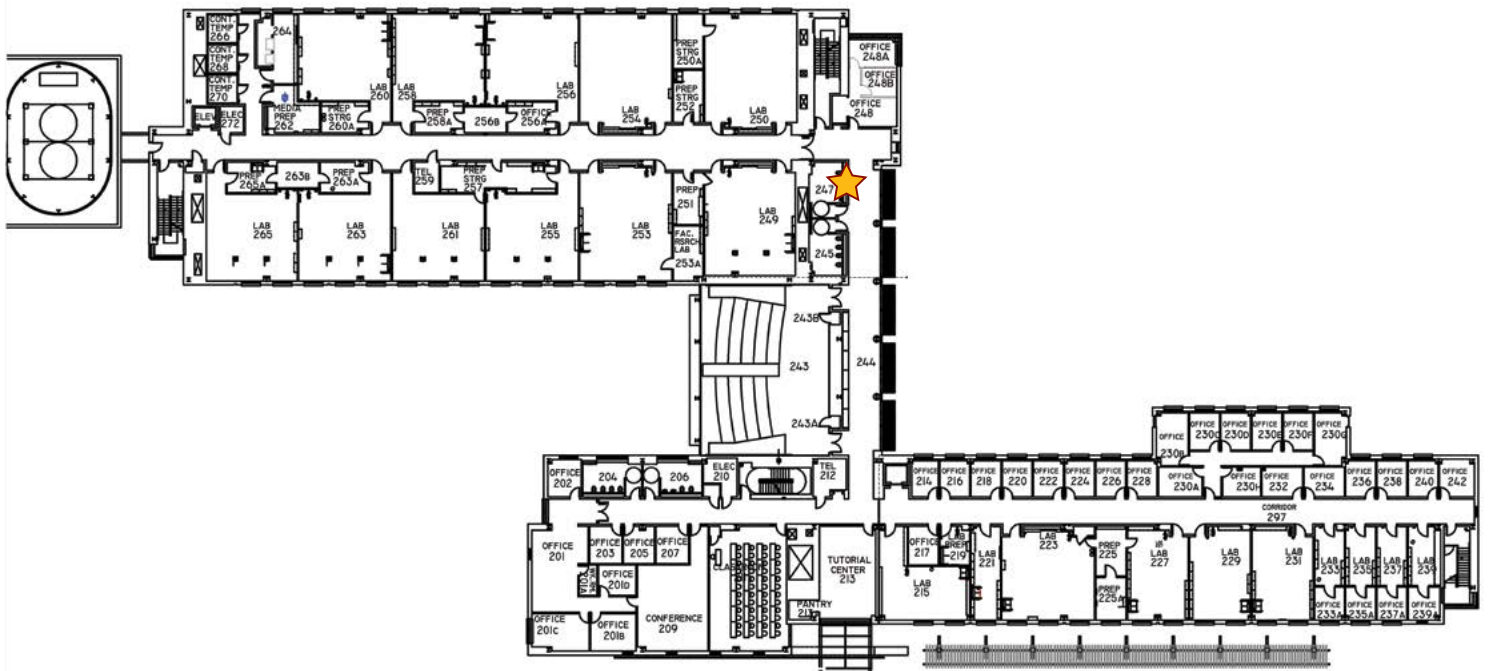

ALL-GENDER/ GENDER-INCLUSIVE RESTROOM(S)

HENSON SCIENCE HALL THIRD FLOOR

ROOM 343 (MULTI-STALL WITH HALLWAY DOOR LOCK) • OFF MAIN CORRIDOR ROOM 399

★ All-Gender Restroom

Salisbury University is a welcoming community and all campus spaces are inclusive. Campus community members who seek additional privacy are invited to use SU's all-gender facilities. For all locations, visit salisbury.edu/all-gender-facilities or scan the QR code.