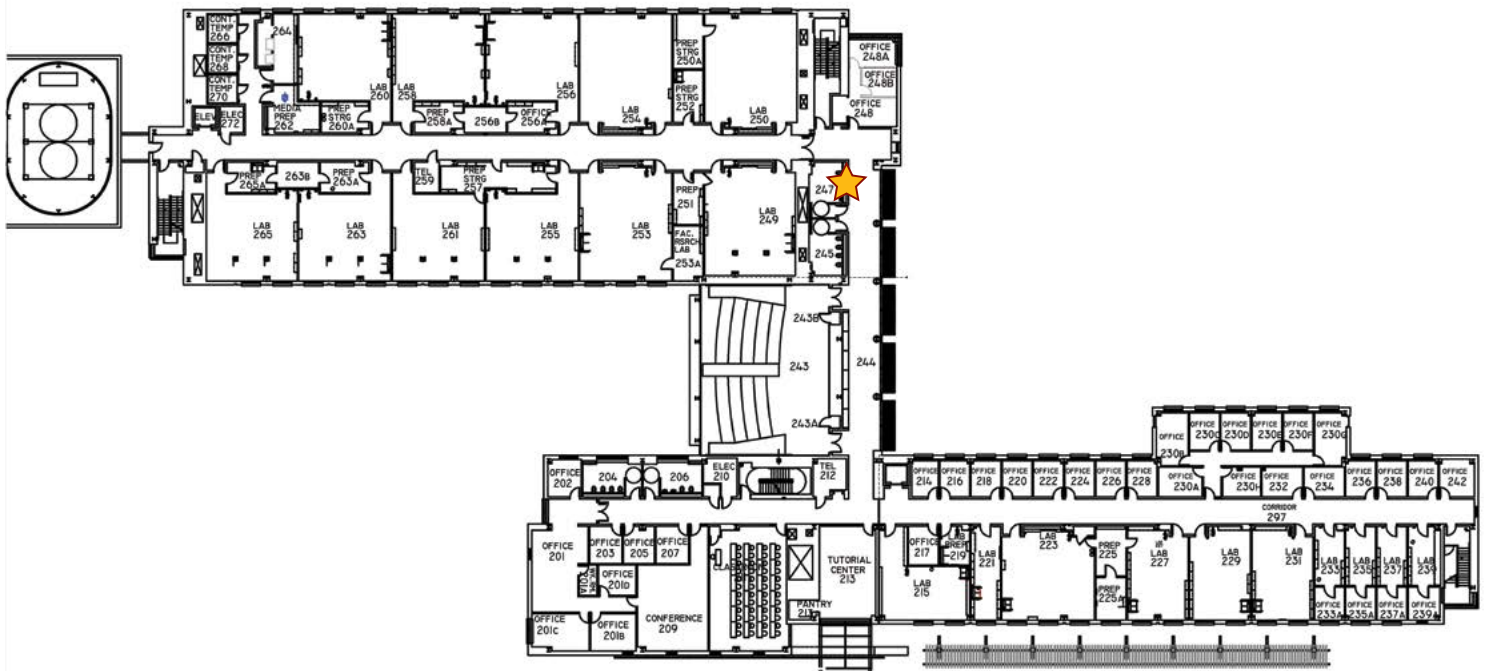

ALL-GENDER/ GENDER-INCLUSIVE RESTROOM(S)

HENSON SCIENCE HALL SECOND FLOOR

ROOM 247 (MULTI-STALL WITH HALLWAY DOOR LOCK) • OFF MAIN CORRIDOR ROOM 244

★ All-Gender Restroom

Salisbury University is a welcoming community and all campus spaces are inclusive. Campus community members who seek additional privacy are invited to use SU's all-gender facilities. For all locations, visit salisbury.edu/all-gender-facilities or scan the QR code.