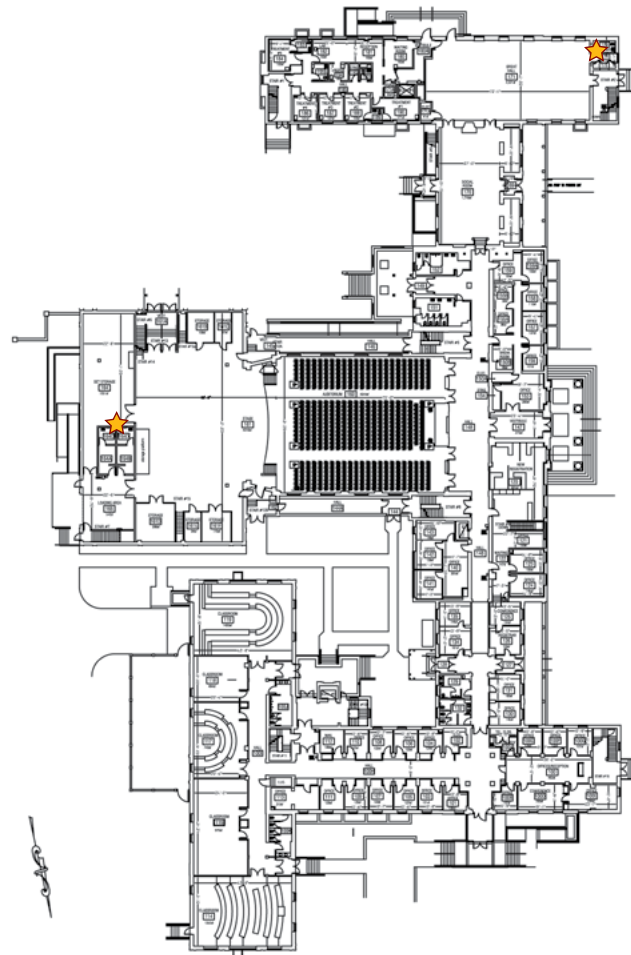

ALL-GENDER/ GENDER-INCLUSIVE RESTROOM(S)

HOLLOWAY HALL FIRST FLOOR

ROOMS 164C, 164D • BEHIND STAGE NEAR LOADING DOCK

ROOM 172 • SOUTH SECTION BACK OF GREAT HALL

★ All-Gender Restroom

Salisbury University is a welcoming community and all campus spaces are inclusive. Campus community members who seek additional privacy are invited to use SU's all-gender facilities. For all locations, visit salisbury.edu/all-gender-facilities or scan the QR code.