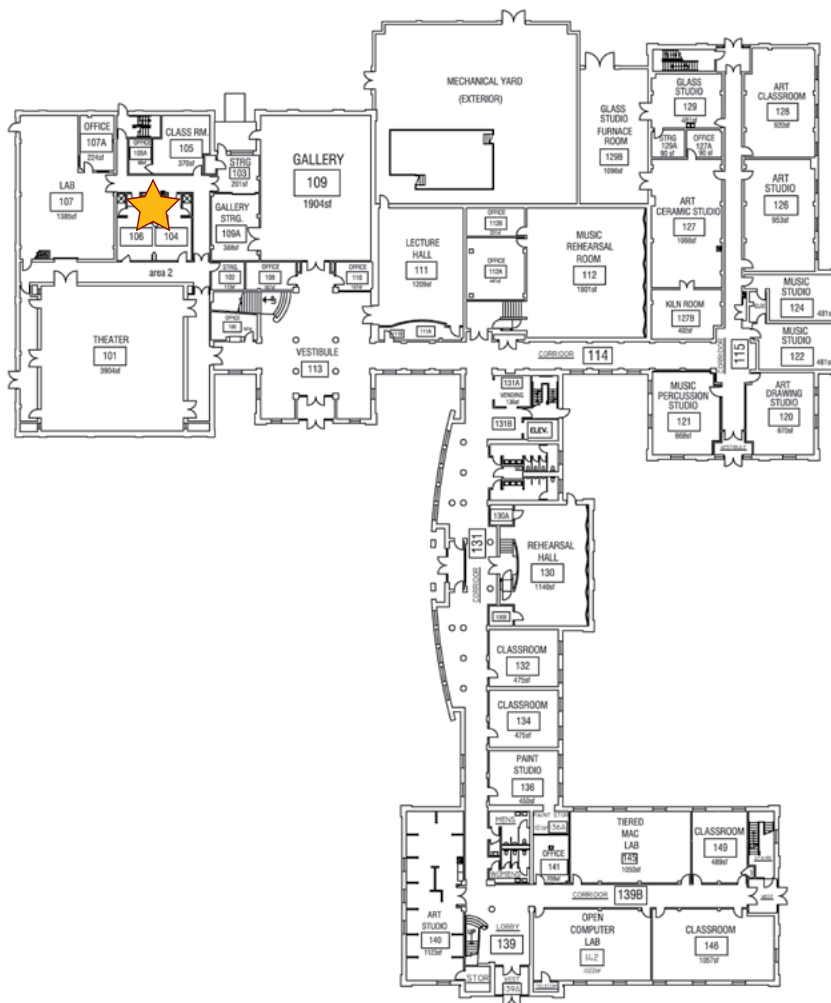

ALL-GENDER/ GENDER-INCLUSIVE RESTROOM(S)

FULTON HALL FIRST FLOOR ROOMS 104, 106 • BACK OF HOUSE – BLACK BOX THEATRE

★ All-Gender Restroom

Salisbury University is a welcoming community and all campus spaces are inclusive. Campus community members who seek additional privacy are invited to use SU's all-gender facilities. For all locations, visit salisbury.edu/all-gender-facilities or scan the QR code.