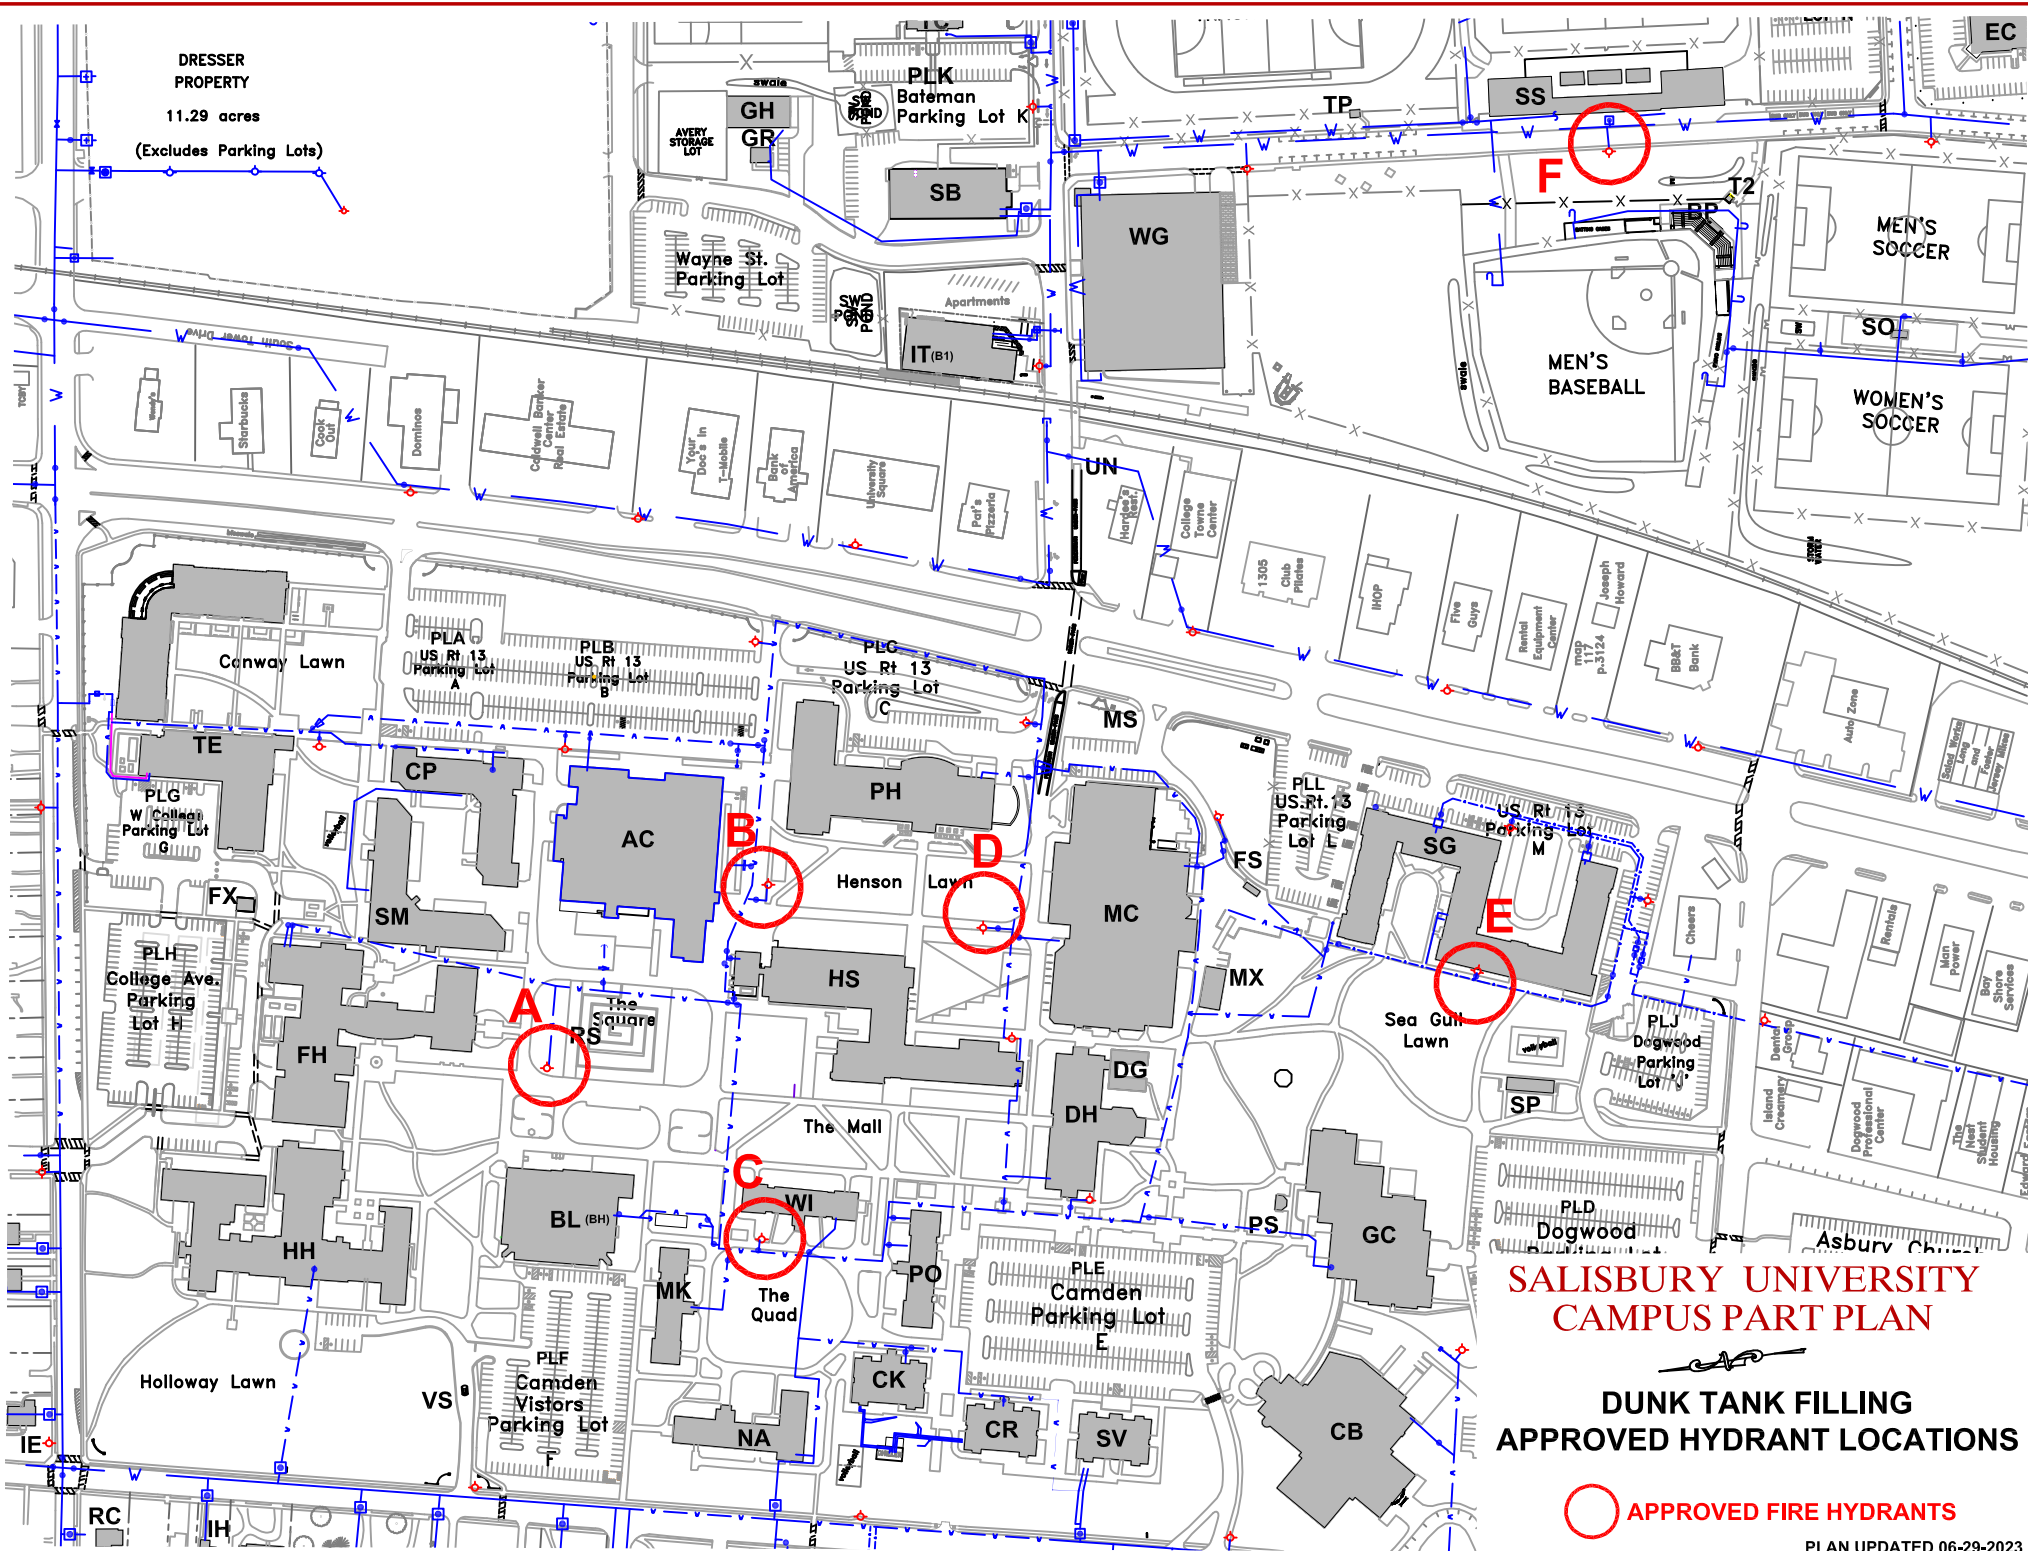

DRESSER PROPERTY  
11.29 acres  
(Excludes Parking Lots)

# SALISBURY UNIVERSITY CAMPUS PART PLAN

**DUNK TANK FILLING  
APPROVED HYDRANT LOCATIONS**

 **APPROVED FIRE HYDRANTS**