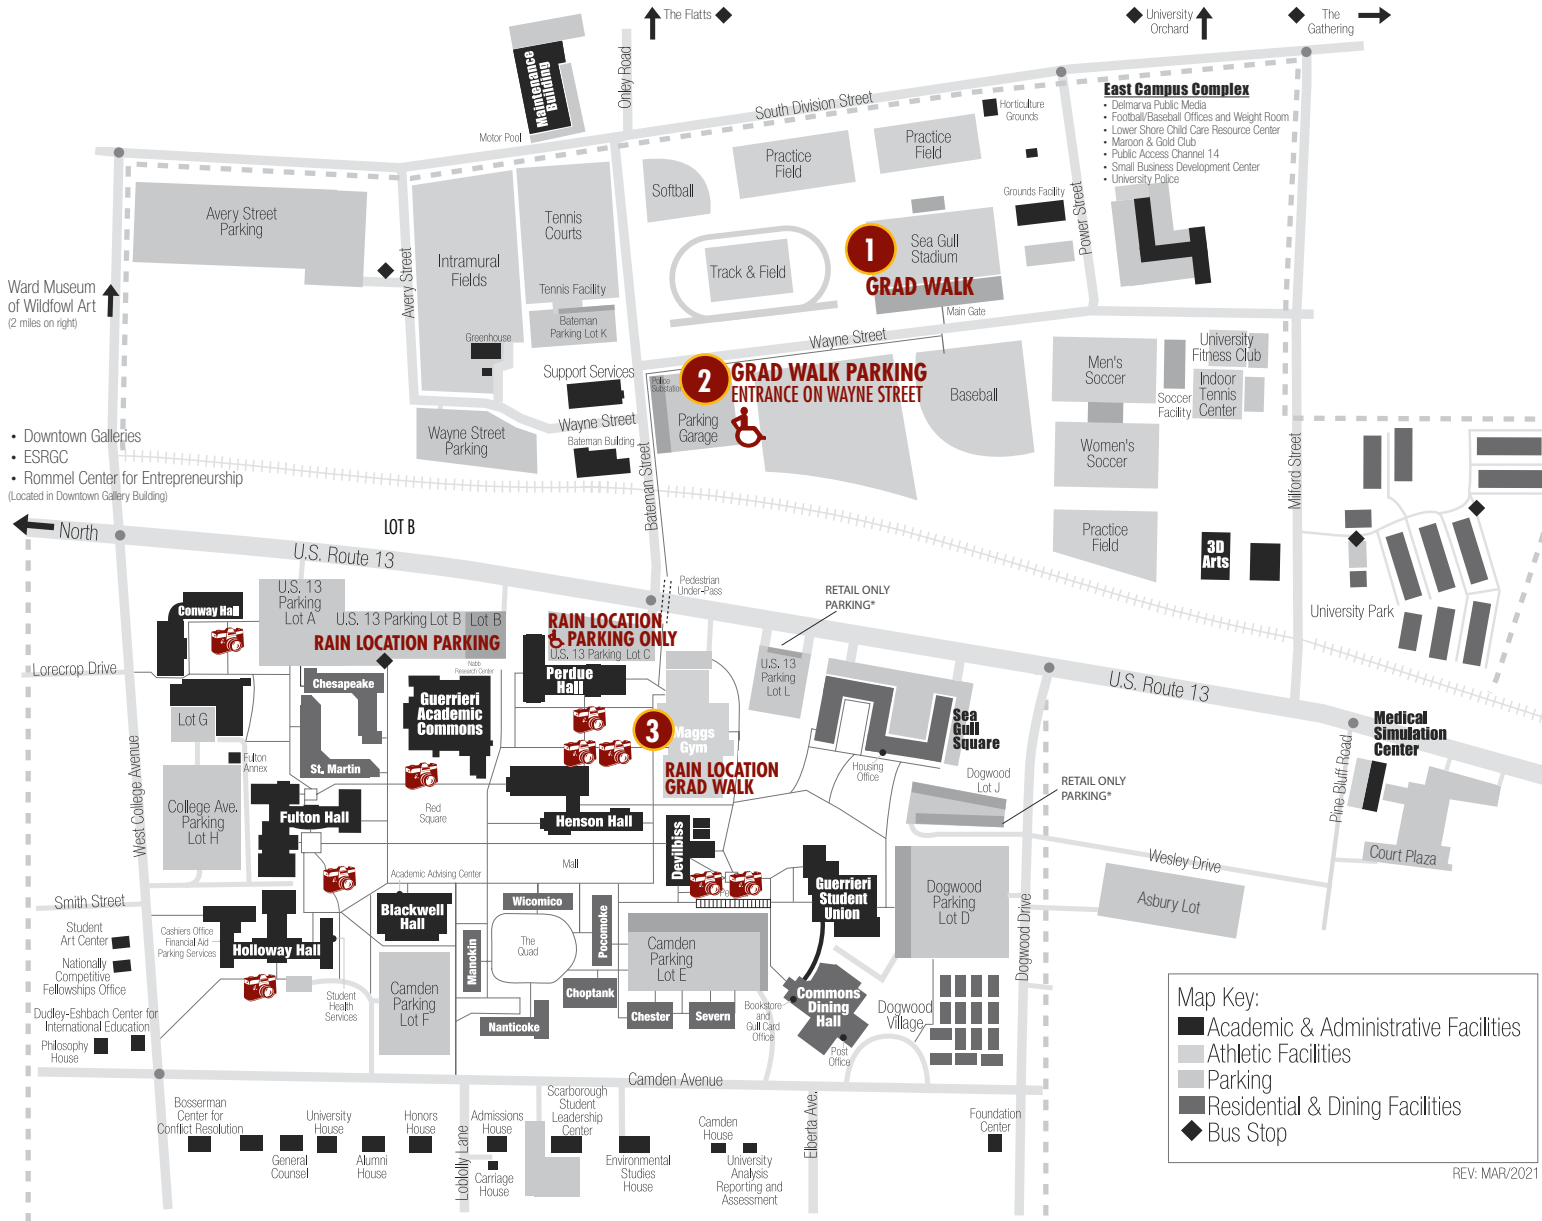

GRAD WALK

- The Grad Walk will be held at Sea Gull Stadium
 - Thursday-Sunday, May 13-16
 - 4 guests per graduate
 - Watch it livestreamed:
 - www.salisbury.edu/commencement
- In the event of an extended rain forecast, the Grad Walk Experience will be held in Maggs Gym.
- Our in-person events will be designed to comply with COVID-19 public health protocols and are subject to change based on campus, local and state protocols in place at the time of the event.

CELEBRATION ZONES

- Take a celebratory photo at one of the designated contest locations.
- Share on social media with hashtag **#WelcomeSUAlumni** to be entered to win an SU diploma frame.
- Get your SU Alumni gear at the Bookstore!
- Thursday, May 13 & Friday, May 14
8:30 a.m. - 4 p.m.
- Saturday, May 15 & Sunday, May 16
10 a.m. - 3 p.m.

GRAD MAP KEY

- ① Grad Walk Location
 - Sea Gull Stadium
- ② Grad Walk Parking
 - Parking Garage
- ③ Grad Walk Rain Location
 - Maggs Gym
- 📷 Celebration Zone Photo Location

Map Key:

- Academic & Administrative Facilities
- Athletic Facilities
- Parking
- Residential & Dining Facilities
- ◆ Bus Stop