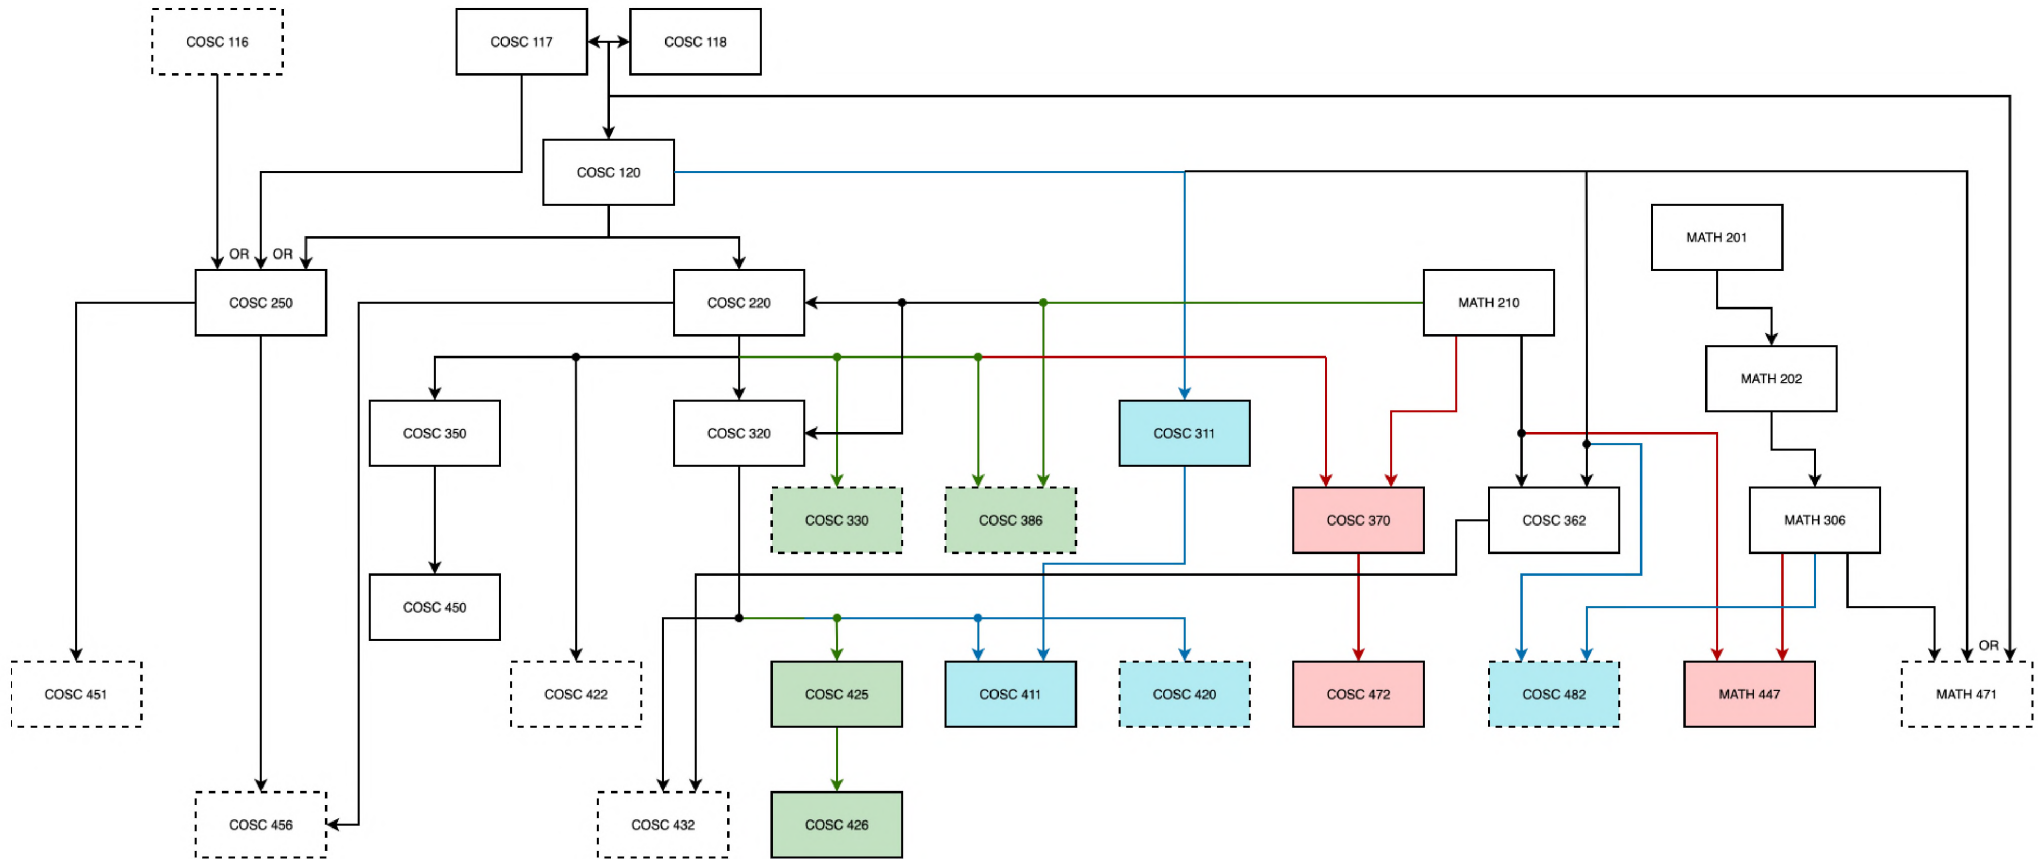

# SU Computer Science Three Track Progress Flowchart

(Effective from Spring 2026)

Required for all tracks	Required for Software Engineering Track or elective for other tracks	Required for Foundation/AI Focus or elective for other focuses	Required for Computer Network/Cyber Security Focus or elective for other focuses
Elective for all tracks	One of those required for Software Engineering Focus or elective for other focuses	One of those required for Foundation/AI Focus or elective for other focuses	