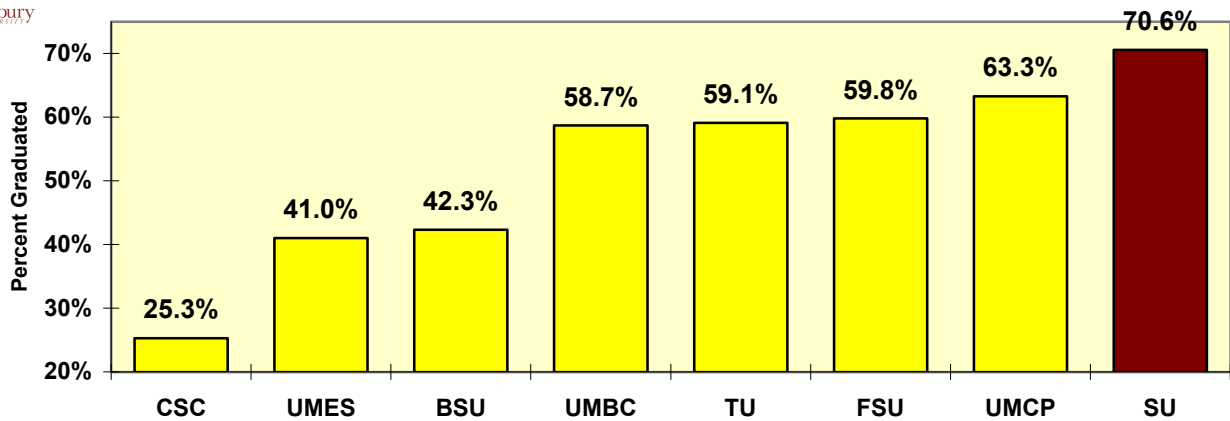

**Chart 4: Four-Year Graduation Rate Comparison Among USM Institutions
1986 cohort — 1996 cohort**

**Chart 5: Six-Year Graduation Rate Comparison Among USM Institutions
1994 Cohort**

**Chart 6: Salisbury University
Mean SAT Scores of First-time Freshmen; Freshman Acceptance Rate**