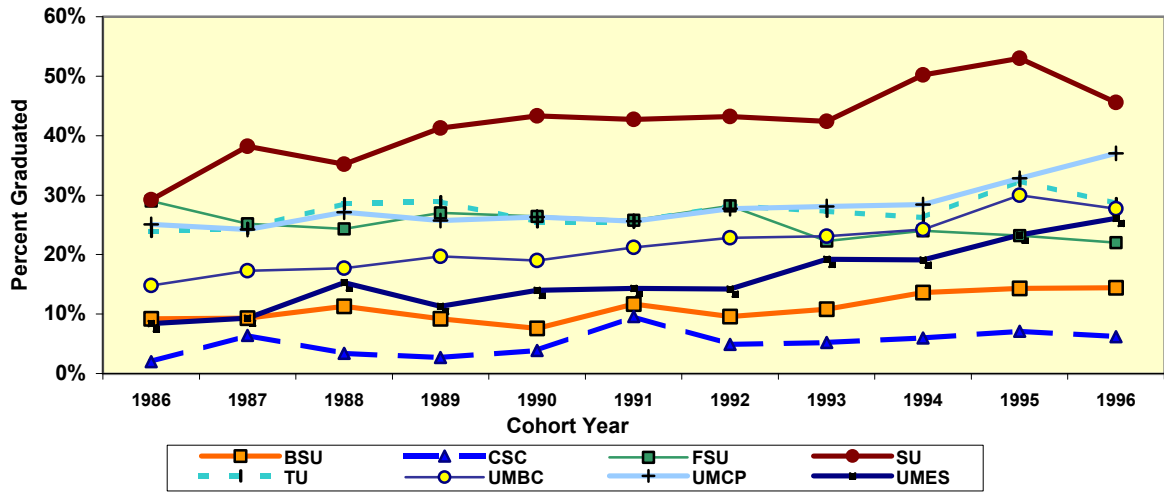

**Chart 4: Four-Year Graduation Rate Comparison Among USM Institutions
1986 cohort — 1996 cohort**

**Chart 5: Six-Year Graduation Rate Comparison Among USM Institutions
1994 Cohort**

**Chart 6: Salisbury University
Mean SAT Scores of First-time Freshmen; Freshman Acceptance Rate**