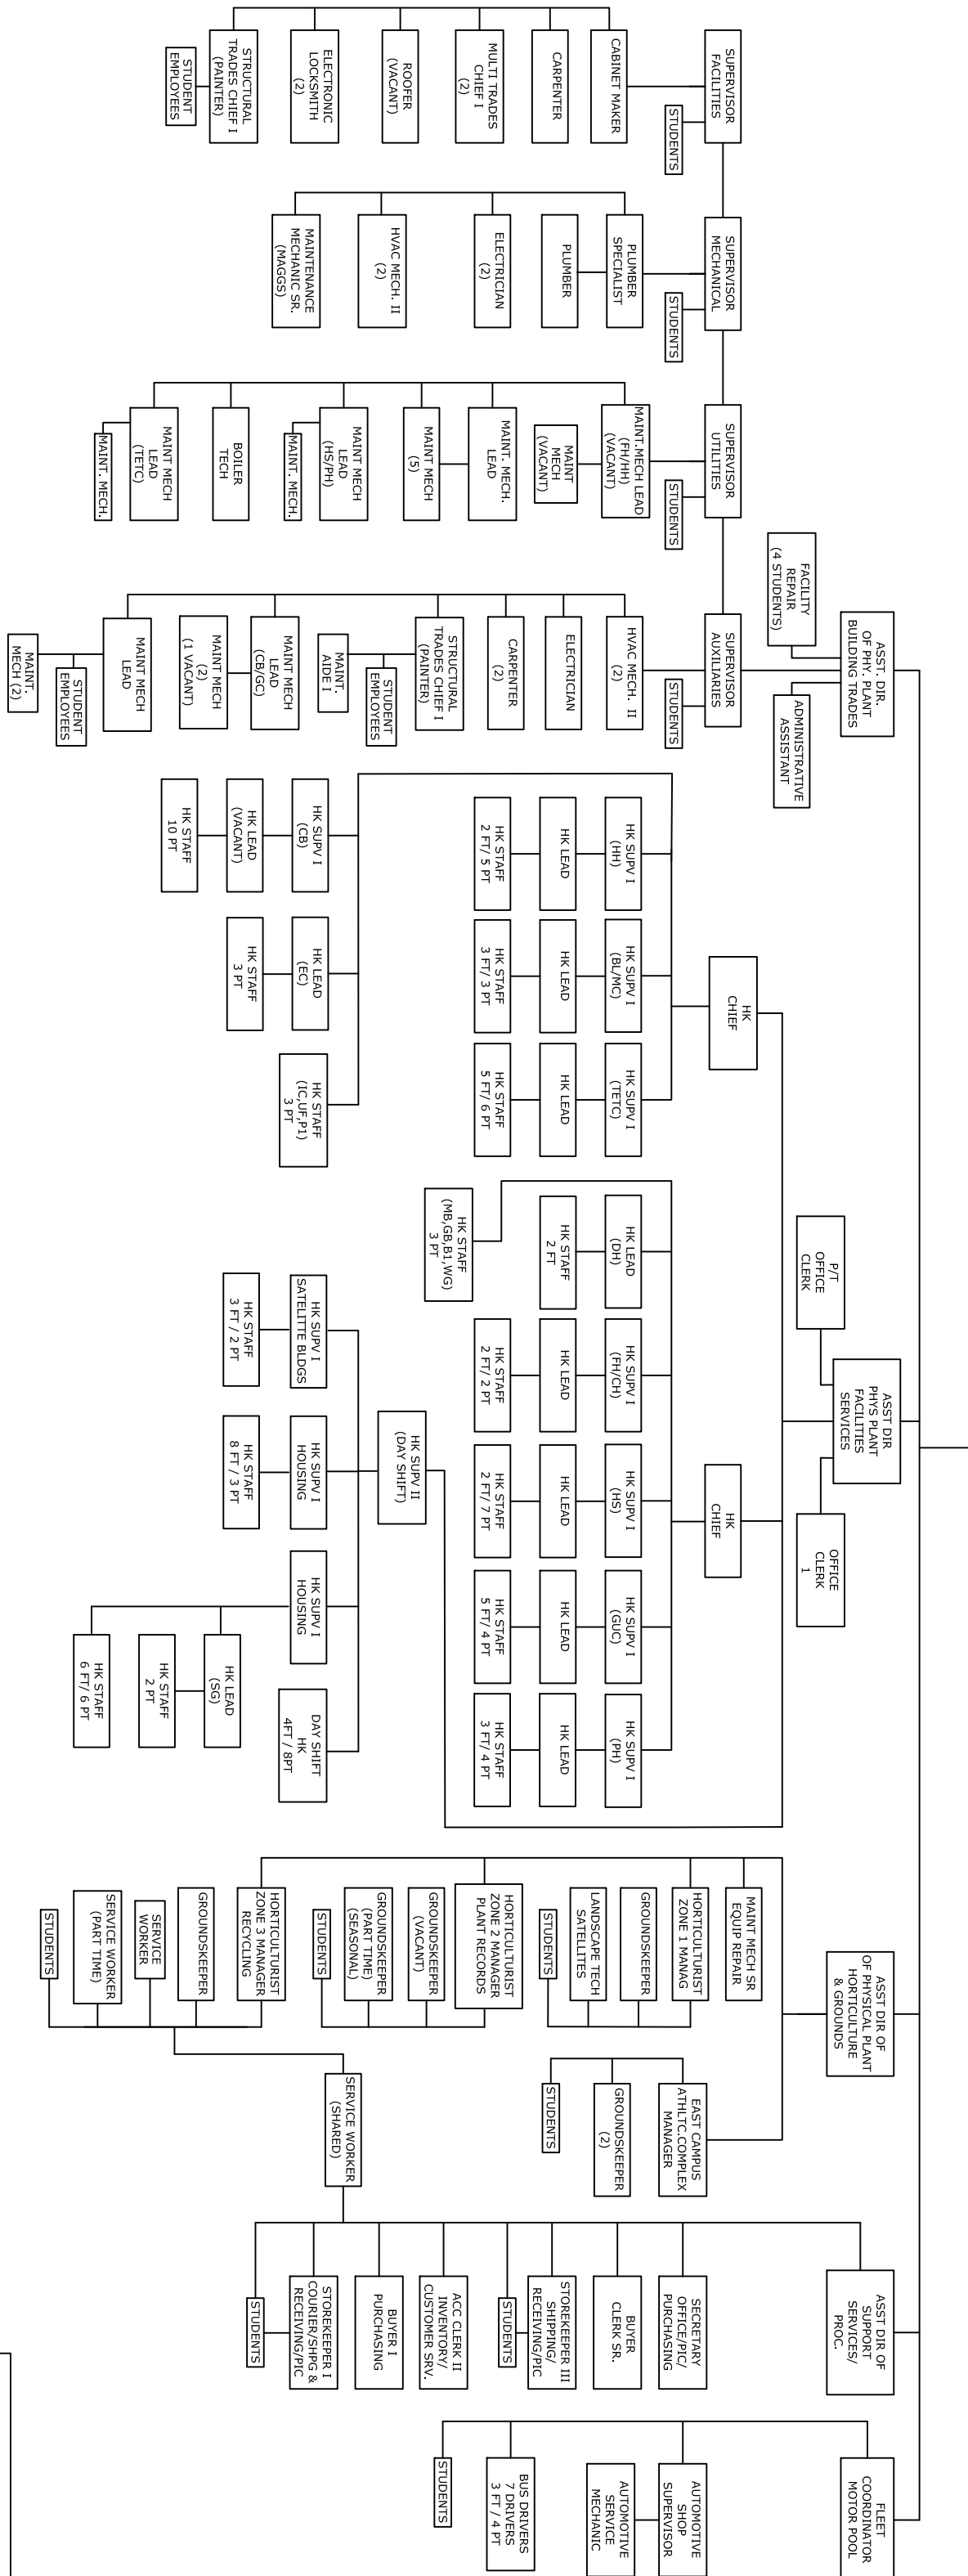

# SALISBURY UNIVERSITY PHYSICAL PLANT

STAFFING LEVELS	TOTALS	VACANT
ADMINISTRATIVE & PROFESSIONAL	15	0
BUILDING TRADES	45 F/T 0 P/T	4
FACILITIES SERVICES	70 F/T 71 P/T	1
HORTICULTURE	13 F/T 2 P/T	1
SUPPORT SERVICES	6 F/T 0 P/T	0
MOTOR POOL	5 F/T 3 P/T	0
	<b>230</b>	<b>6</b>