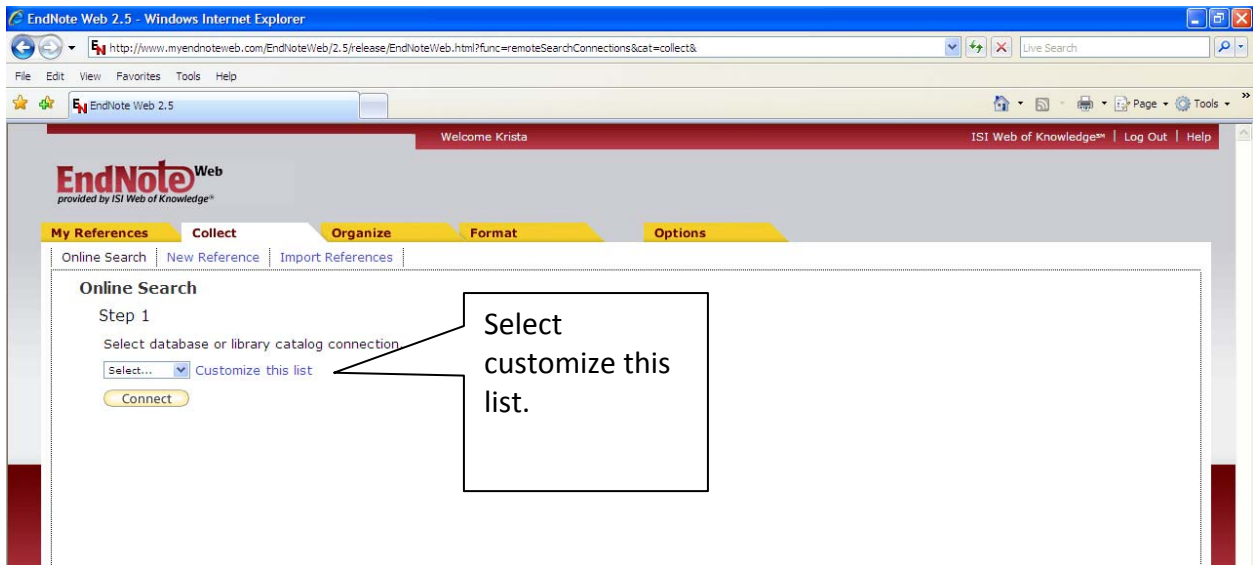

Customizing EndNote Web

EndNote Web 2.5 - Windows Internet Explorer

http://www.myendnoteweb.com/EndNoteWeb/2.5/release/EndNoteWeb.html?func=remoteSearchConnections&Customize=1&...

Welcome Krista

ISI Web of Knowledge

EndNote Web

provided by ISI Web of Knowledge®

My References Collect Organize Format Options

Online Search New Reference Import References

Online Search

Step 1

Select database or library catalog connection.

Select...