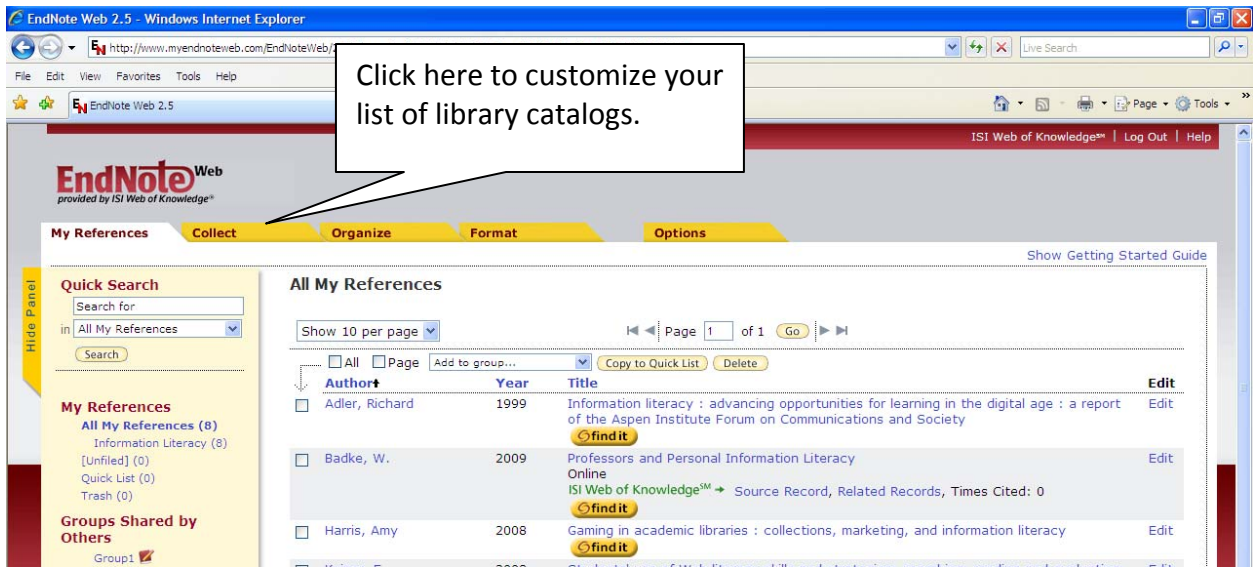

Customizing EndNote Web

EndNote Web 2.5 - Windows Internet Explorer

http://www.myendnoteweb.com/EndNoteWeb/2.5/release/EndNoteWeb.html?func=remoteSearchConnections&Customize=1&...

Welcome Krista

ISI Web of Knowledge

EndNote Web

provided by ISI Web of Knowledge®

My References Collect Organize Format Options

Online Search New Reference Import References

Online Search

Step 1

Select database or library catalog connection.

Select...