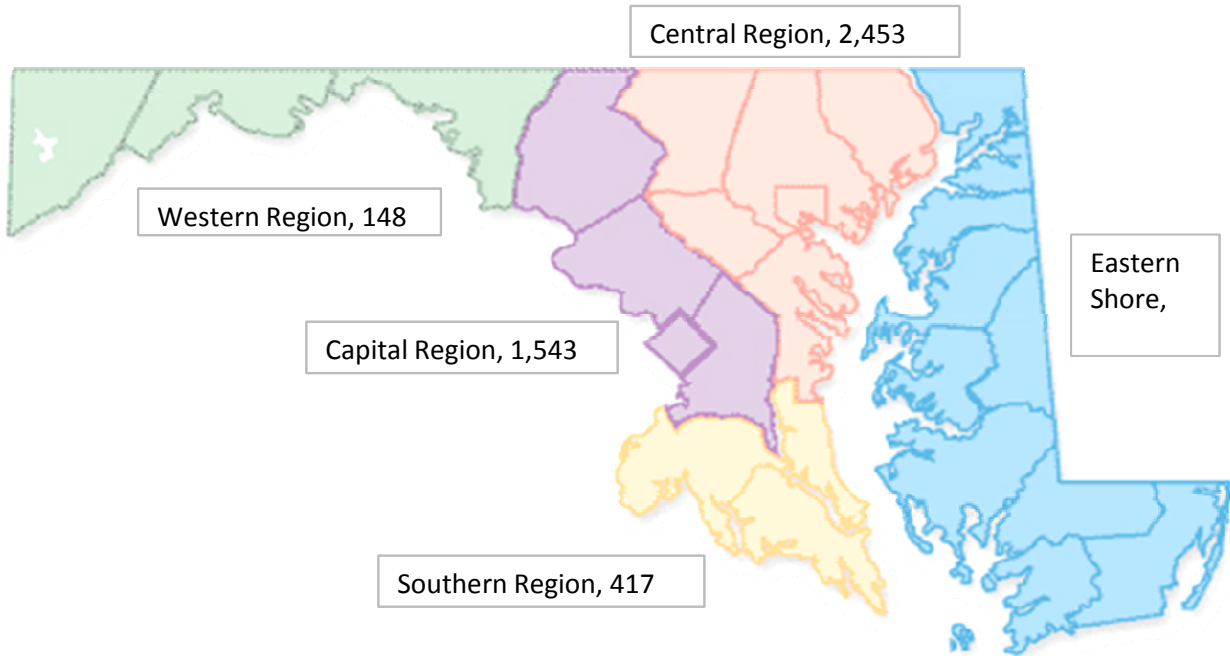

# Institutional Enrollment and Demographics

**Total Maryland Enrollment, Fall 2009: 7,147**

**Total Enrollment  
Fall 2009: 8,204**

**Total Eastern Shore  
Enrollment,  
Fall 2009: 2,586**