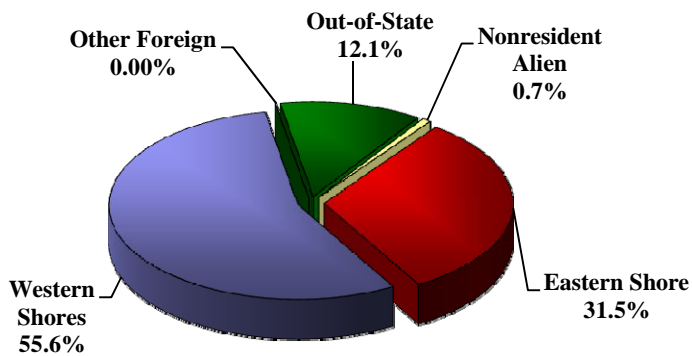

# Institutional Enrollment and Demographics

**Total Maryland Enrollment, Fall 2009: 7,147**

**Total Enrollment  
Fall 2009: 8,204**

**Total Eastern Shore  
Enrollment,  
Fall 2009: 2,586**