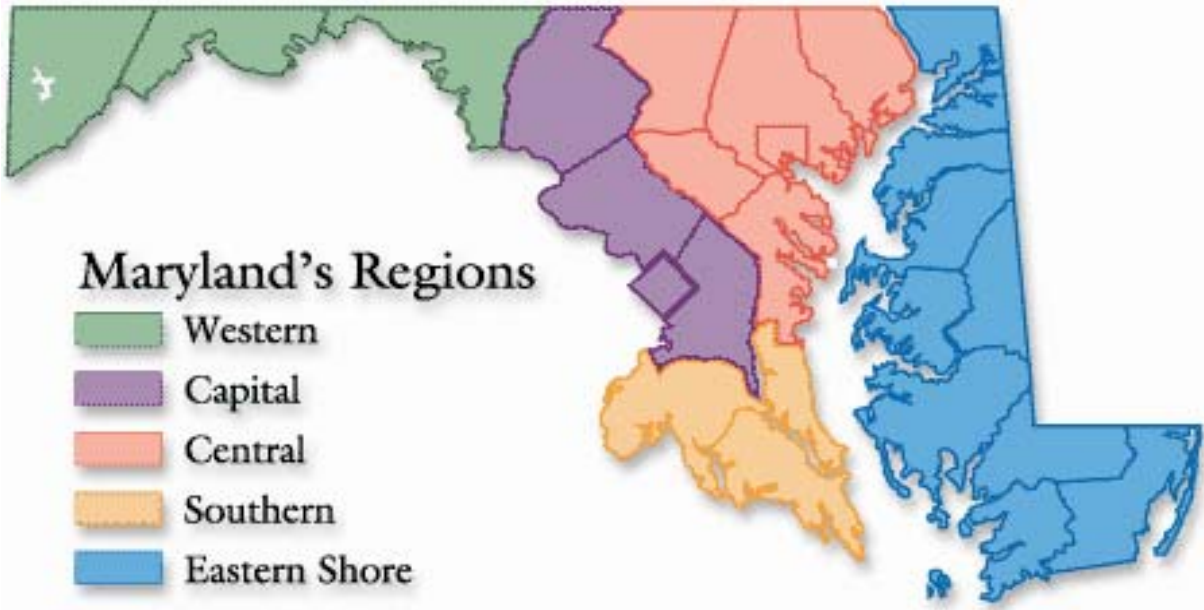

Institutional Enrollment and Demographics

Total Maryland Enrollment, Fall 2008: 6,776

Total Enrollment
Fall 2008: 7,868

Total Eastern Shore Enrollment,
Fall 2008: 2,430