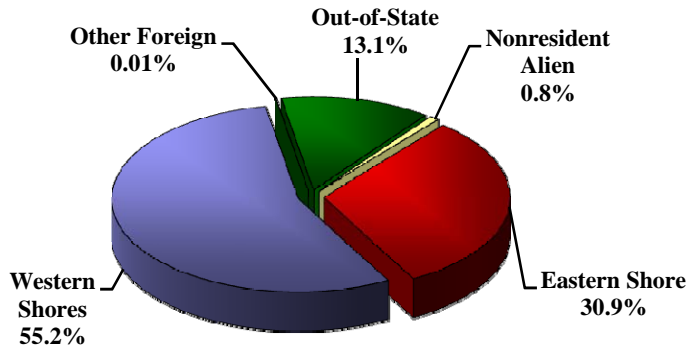

Institutional Enrollment and Demographics

Total Maryland Enrollment, Fall 2008: 6,776

Total Enrollment
Fall 2008: 7,868

Total Eastern Shore Enrollment,
Fall 2008: 2,430