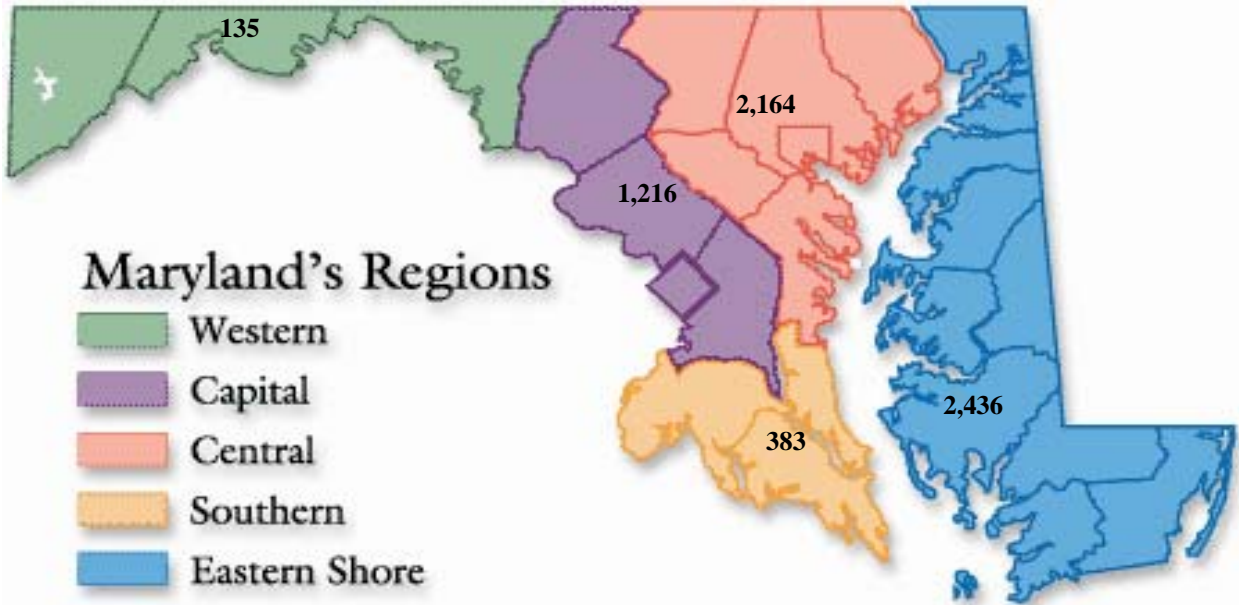

Institutional Enrollment and Demographics

Total Maryland Enrollment, Fall 2006: 6,334

Fall 2006
Total Enrollment: 7,383

Total Eastern Shore Enrollment,
Fall 2006: 2,436