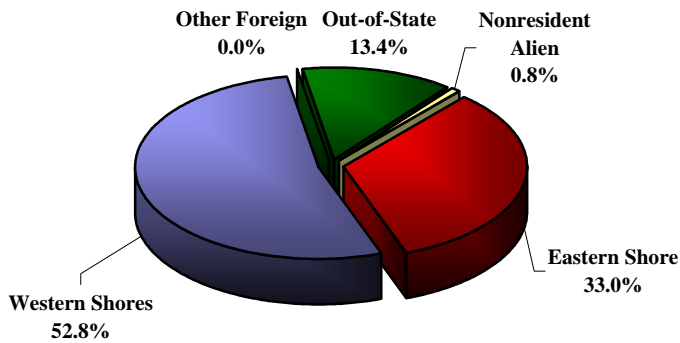

Institutional Enrollment and Demographics

Total Maryland Enrollment, Fall 2006: 6,334

Fall 2006
Total Enrollment: 7,383

Total Eastern Shore Enrollment,
Fall 2006: 2,436