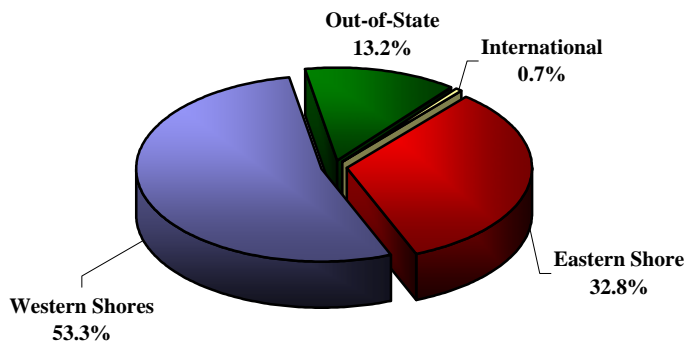

# Institutional Enrollment and Demographics

Total Maryland Enrollment, Fall 2005: 6,036

Fall 2005  
Total Enrollment: 7,009

Total Eastern Shore Enrollment,  
Fall 2005: 2,298