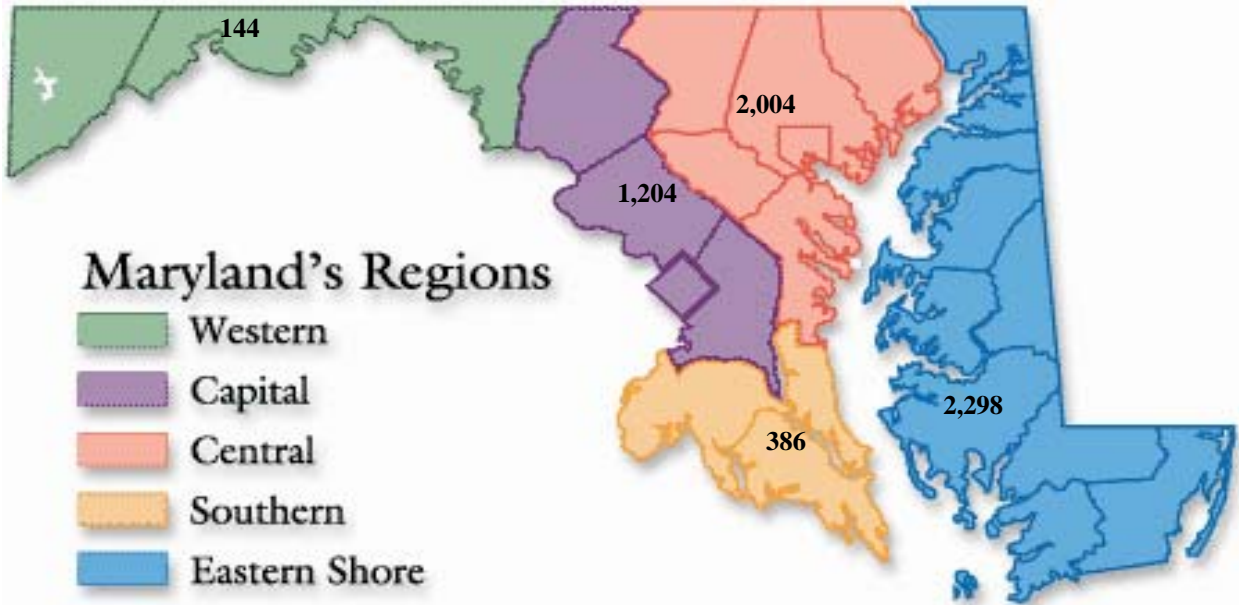

# Institutional Enrollment and Demographics

Total Maryland Enrollment, Fall 2005: 6,036

Fall 2005  
Total Enrollment: 7,009

Total Eastern Shore Enrollment,  
Fall 2005: 2,298