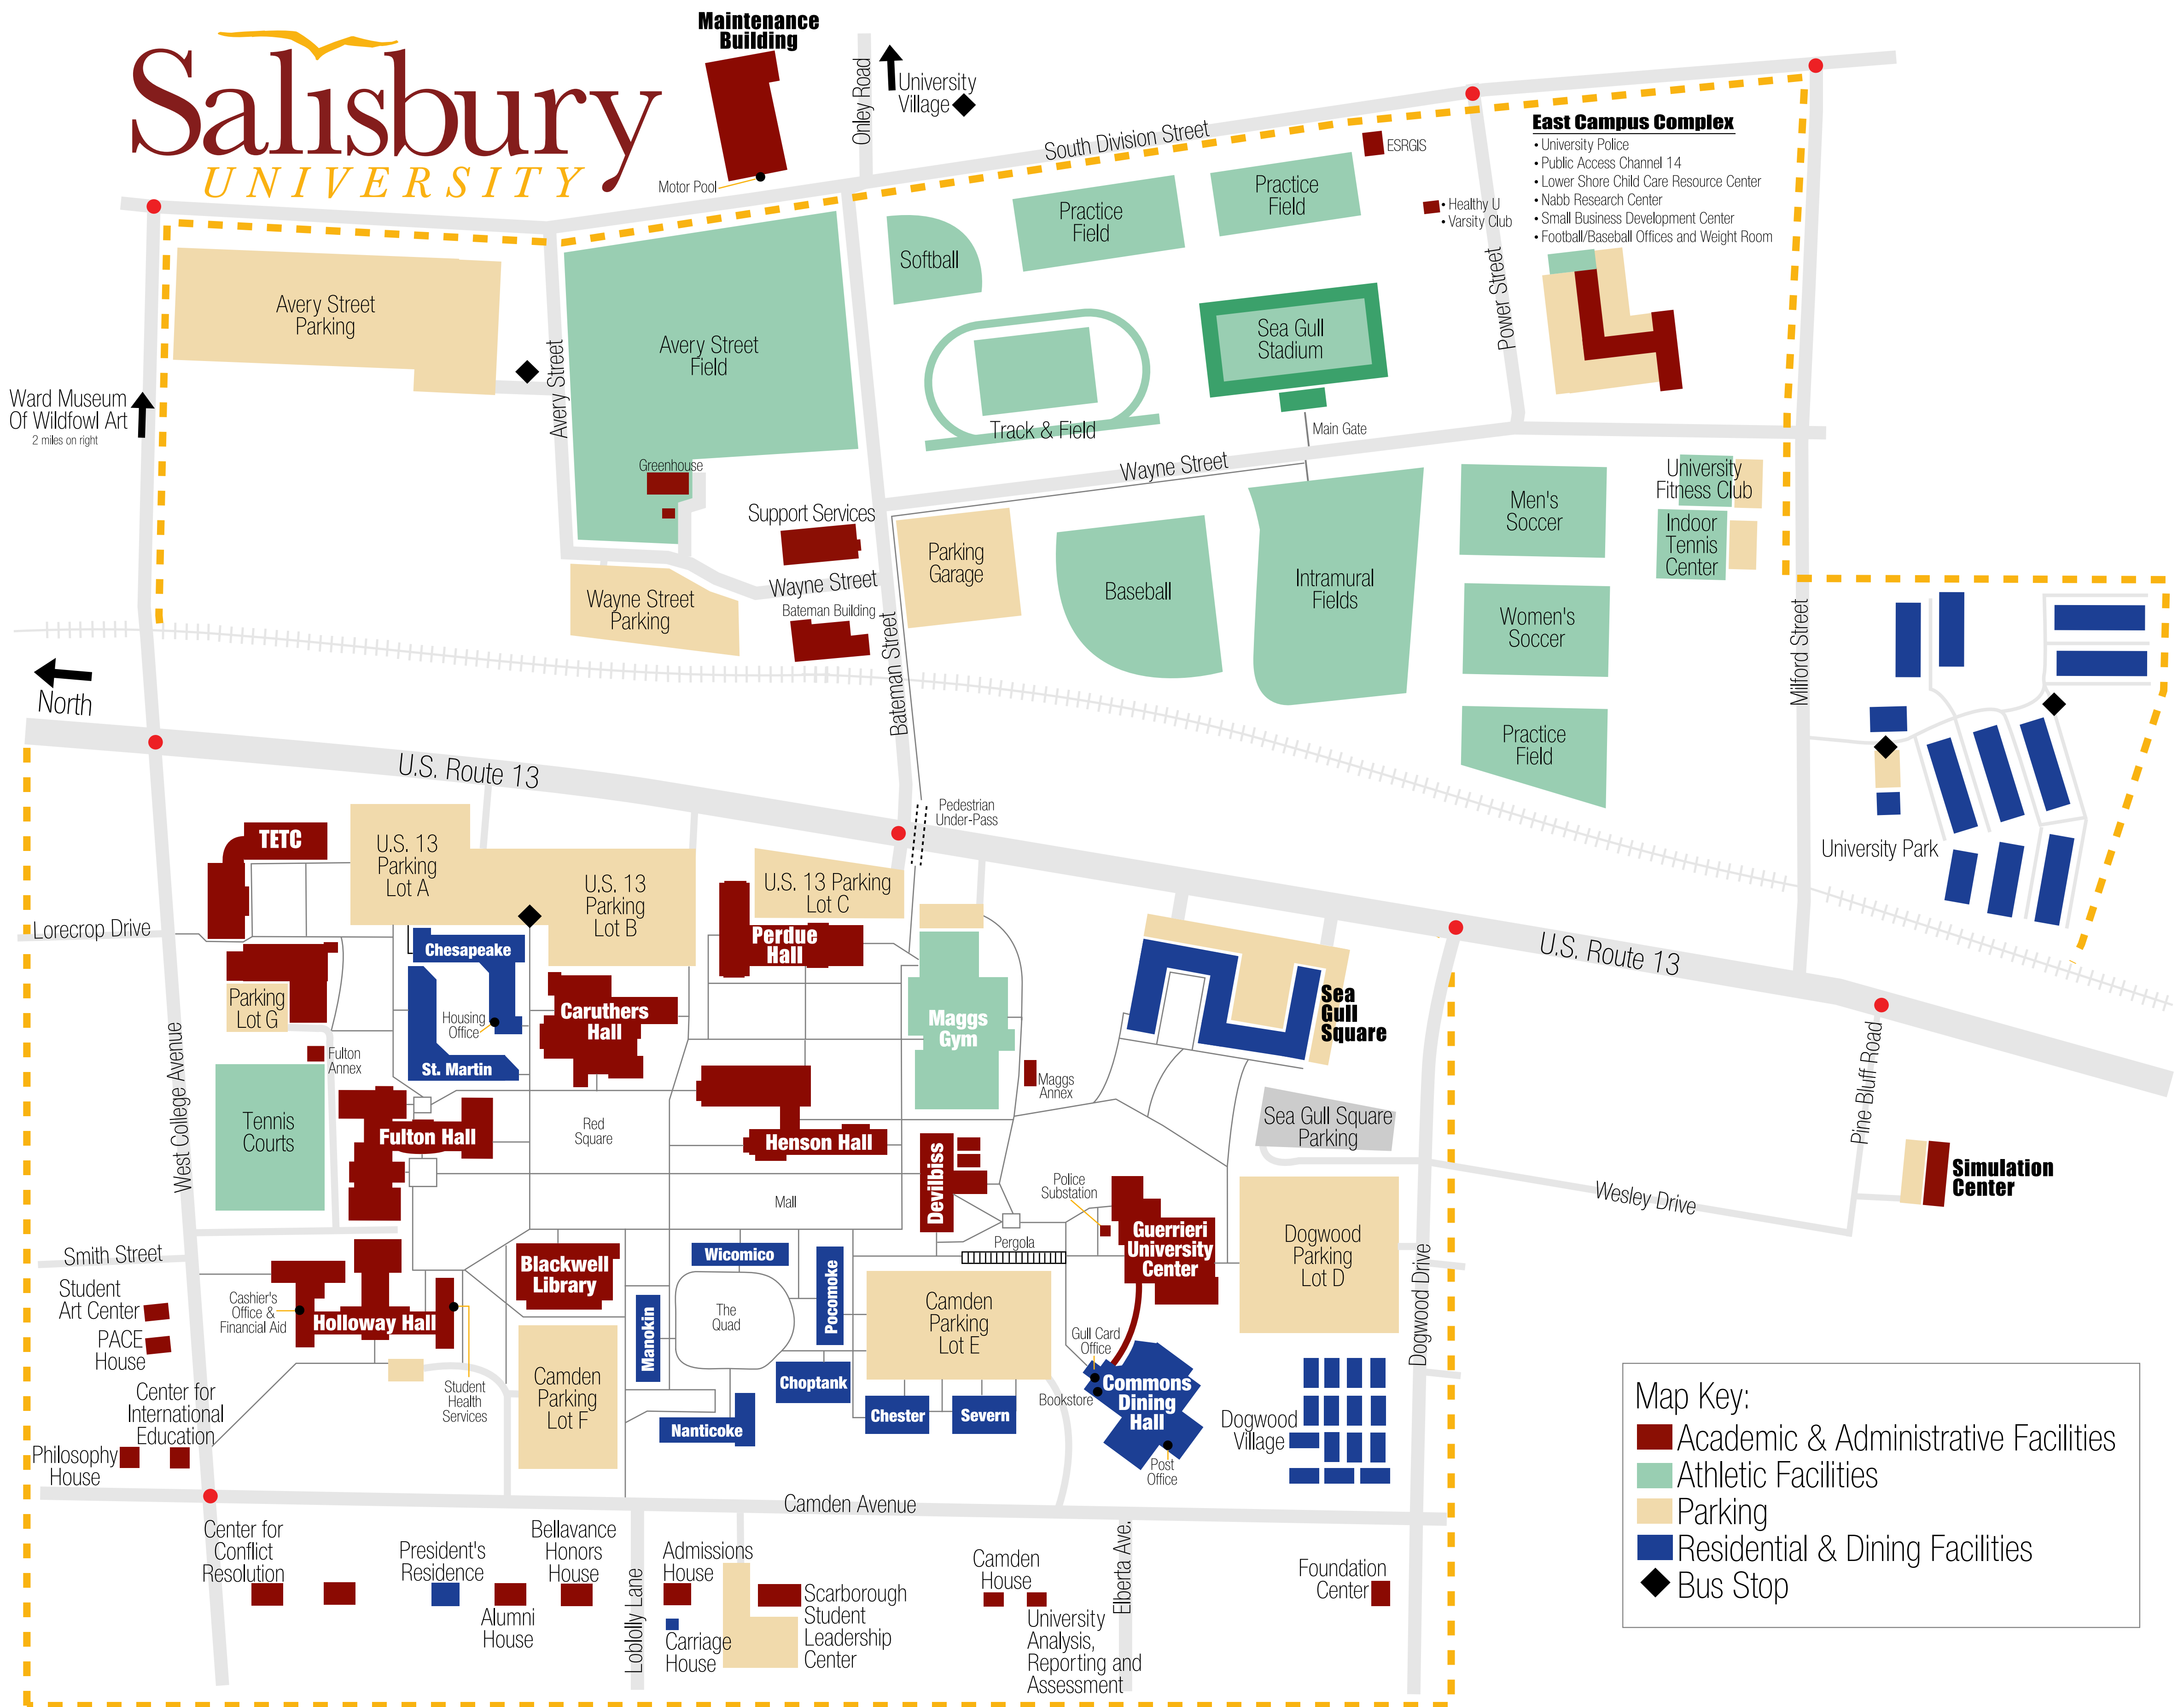

Salisbury UNIVERSITY

- East Campus Complex**
- University Police
 - Public Access Channel 14
 - Lower Shore Child Care Resource Center
 - Nabb Research Center
 - Small Business Development Center
 - Football/Baseball Offices and Weight Room

Map Key:

- Academic & Administrative Facilities
- Athletic Facilities
- Parking
- Residential & Dining Facilities
- ◆ Bus Stop