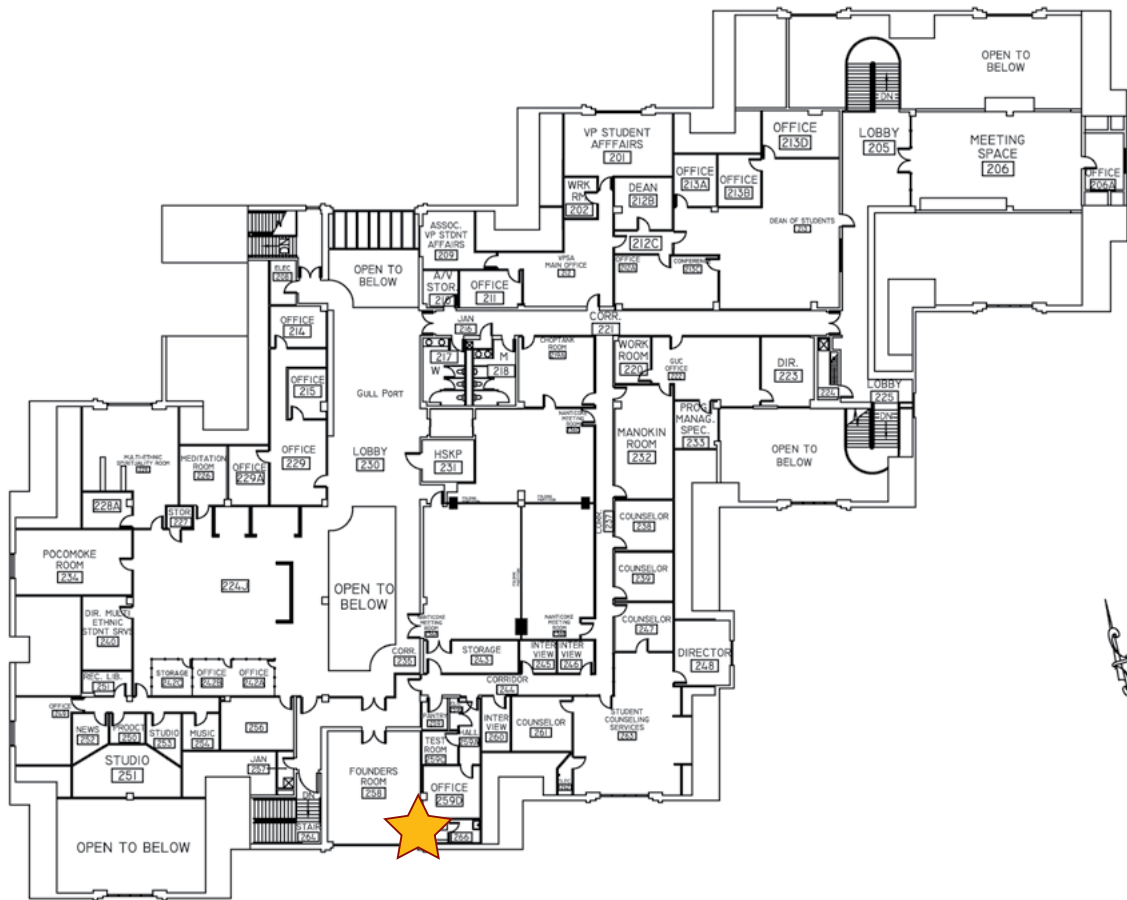

ALL-GENDER/ GENDER-INCLUSIVE RESTROOM(S)

GUERRIERI STUDENT UNION SECOND FLOOR

ROOM 266 • ACCESS THROUGH FOUNDER'S ROOM 258

★ All-Gender Restroom

Salisbury University is a welcoming community and all campus spaces are inclusive. Campus community members who seek additional privacy are invited to use SU's all-gender facilities. For all locations, visit salisbury.edu/all-gender-facilities or scan the QR code.