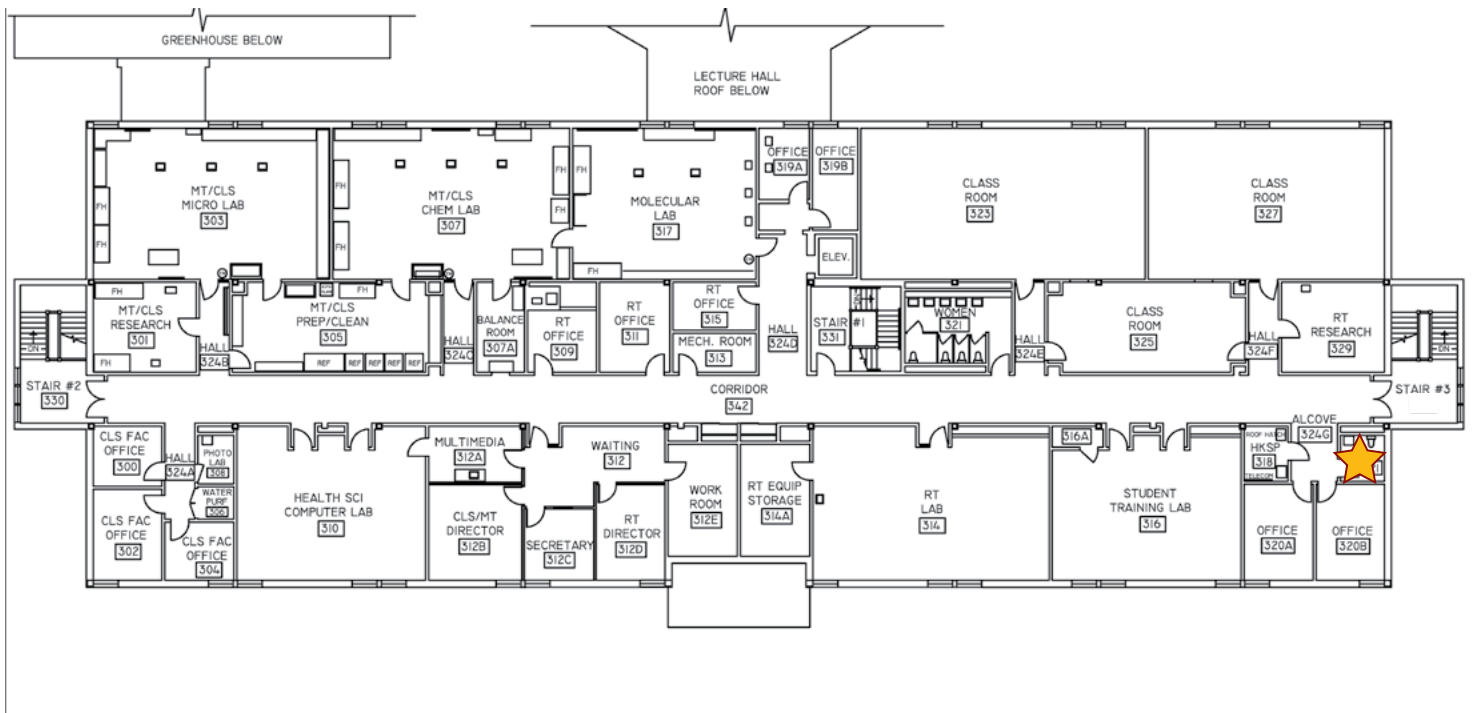

ALL-GENDER/ GENDER-INCLUSIVE RESTROOM(S)

DEVILBISS THIRD FLOOR

ROOM 322 • WEST SIDE-NEAR STAIR #3

★ All-Gender Restroom

Salisbury University is a welcoming community and all campus spaces are inclusive.

Campus community members who seek additional privacy are invited to use SU's all-gender facilities. For all locations, visit salisbury.edu/all-gender-facilities or scan the QR code.