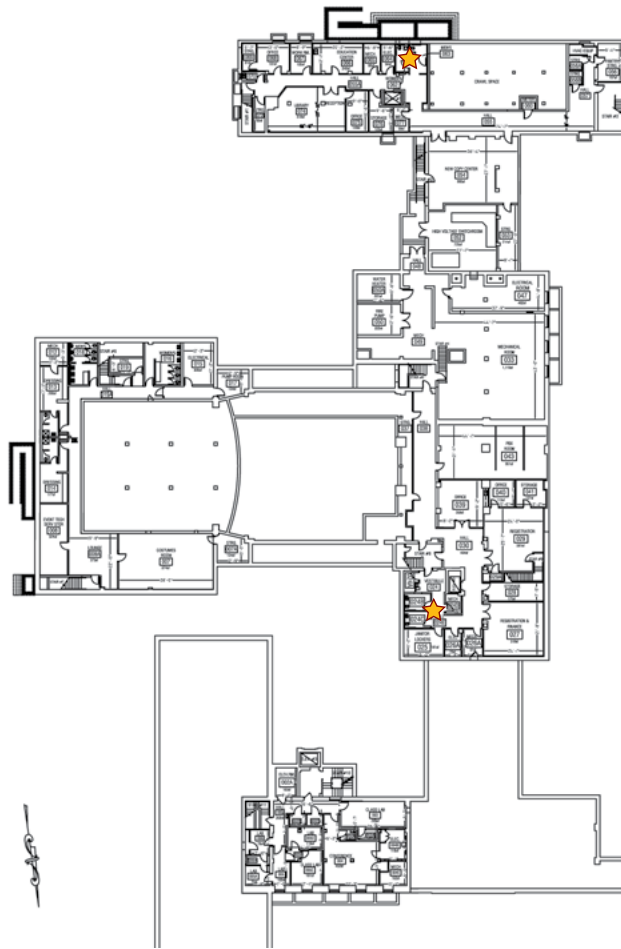

ALL-GENDER/ GENDER-INCLUSIVE RESTROOM(S)

HOLLOWAY HALL BASEMENT

ROOMS 024B, 024C • MIDDLE SECTION

ROOMS 062, 063 • SOUTH SECTION NEAR COPY CENTER

★ All-Gender Restroom

Salisbury University is a welcoming community and all campus spaces are inclusive. Campus community members who seek additional privacy are invited to use SU's all-gender facilities. For all locations, visit salisbury.edu/all-gender-facilities or scan the QR code.